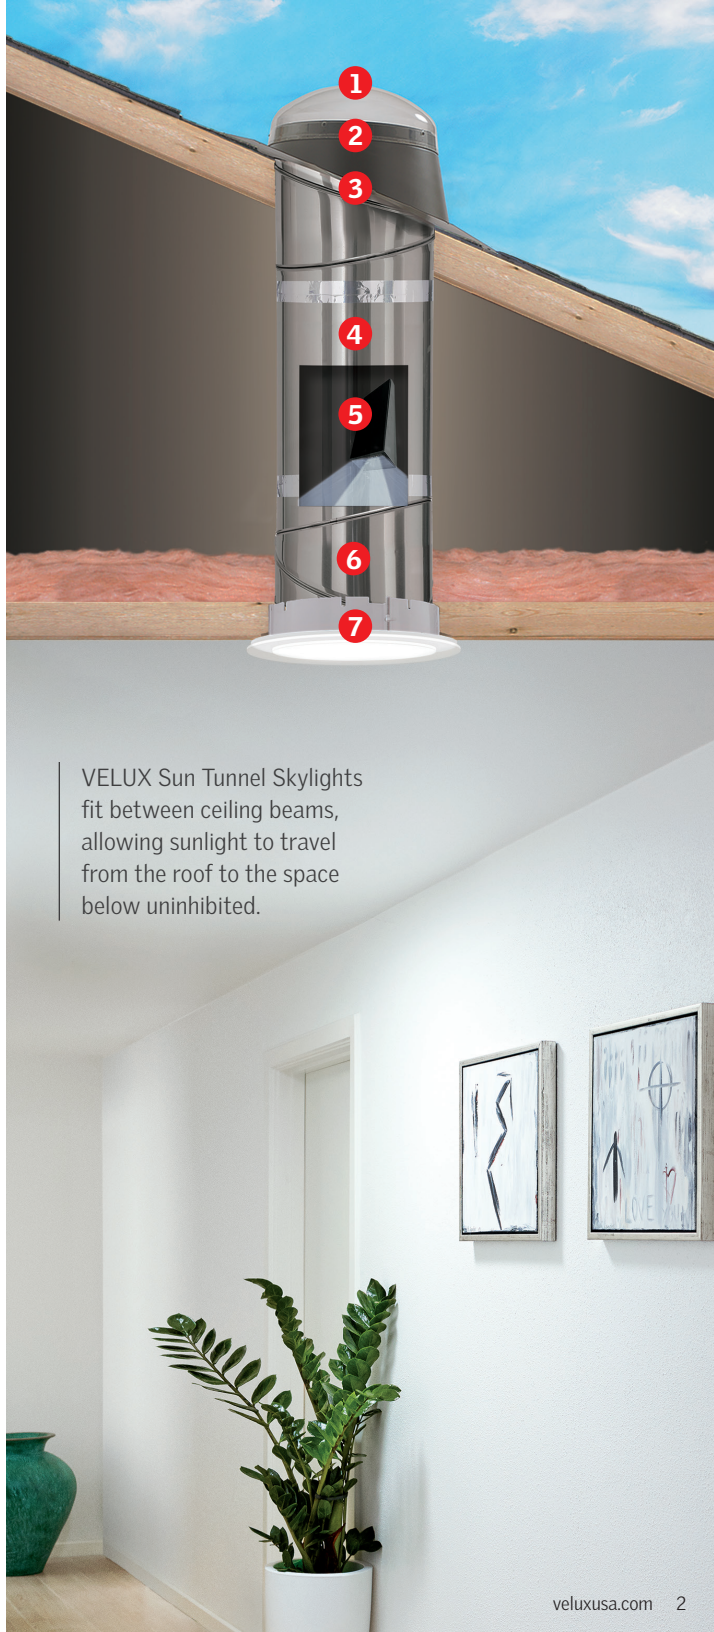

Meet Your Sun Tunnel Skylight

- 1 Clear UV Resistant Dome**
Captures the most light possible with a clear dome.
- 2 Adjustable Pitch Adapter**
Pivots the tunnel towards the sun and allows for easier installation.
- 3 One-Piece Metal Flashing**
Provides maximum light capturing while guaranteeing no water penetration.
- 4 Tunnel Assembly System**
Offers quick and easy installation of tunnel.

Rigid Tunnel Option - 99% reflective, 24" sections assemble quickly with the **Flexi Loc™** tunnel system.

Flexible Tunnel Option - Faster method of installation with seamless all-in-one elbow and tunnel system.

- 6 Adjustable Elbow (Rigid Tunnel)**
Rotates 45°. Elbows are 12" long.

- 7 Pre-Assembled Ceiling Ring**
Diffuses light into the space using an energy efficient frosted dual diffuser system. Diffuser options can be customized to meet décor and style.

Before

After

Low-Profile Metal Flashing:

- Best for south, west, and east facing roofs
- Parallel to roof and designed to blend with roofline

Pitched Metal Flashing:

- Provides consistent light distribution throughout the day
- Provides straighter tunnel run through many different roof pitches