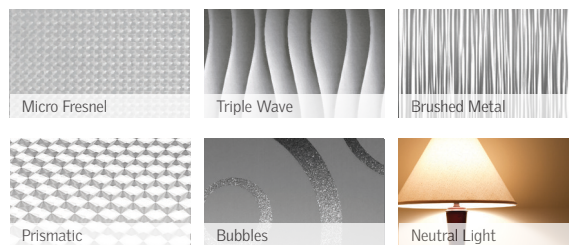

Diffuser Options:

- Select from a range of micro-engineered decorative diffusers to increase interior aesthetics and visual appeal.