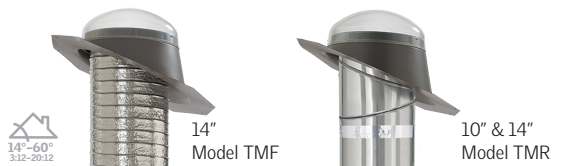

Before

After

Low-Profile Metal Flashing:

- Best for south, west, and east facing roofs
- Parallel to roof and designed to blend with roofline

Pitched Metal Flashing:

- Provides consistent light distribution throughout the day
- Provides straighter tunnel run through many different roof pitches

Low-Profile Flat Glass Flashing: (Available in 14\"/>

- Low-profile glass design creates sleek appearance
- Perfect for developments where local ordinances do not allow acrylic domes on the roof

Curb Metal Flashing: