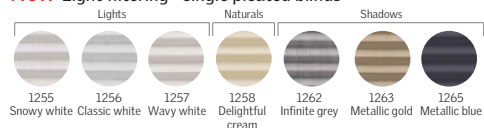

New Light filtering - single pleated blinds