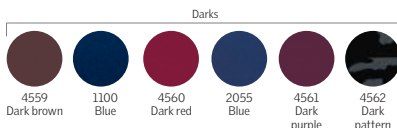

New Light filtering - single pleated blinds