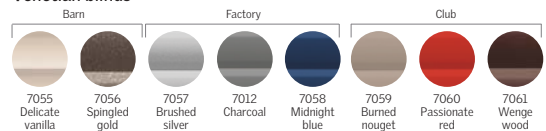

Venetian blinds*

*Removal of the insect screen is required to operate or adjust any manual blind when installed in venting skylights

VELUX America LLC

450 Old Brickyard Road • PO Box 5001 • Greenwood, SC 29648-5001
Tel 1-800-888-3589 • Fax 1-864-943-2631 • veluxusa.com

XUS 20345-1114
©2015 VELUX Group
®VELUX, VELUX logo are registered trademarks