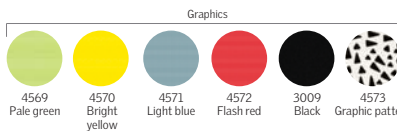

Venetian blinds*

*Removal of the insect screen is required to operate or adjust any manual blind when installed in venting skylights

VELUX America LLC

450 Old Brickyard Road • PO Box 5001 • Greenwood, SC 29648-5001
Tel 1-800-888-3589 • Fax 1-864-943-2631 • veluxusa.com

XUS 20345-1114
©2015 VELUX Group
®VELUX, VELUX logo are registered trademarks