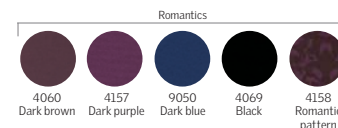

New Light filtering - single pleated blinds