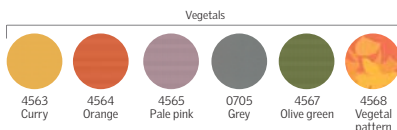

New Light filtering - single pleated blinds