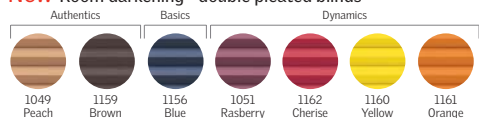

New Room darkening - double pleated blinds