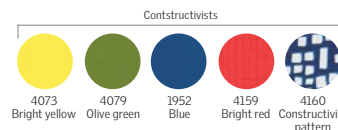

New Light filtering - single pleated blinds