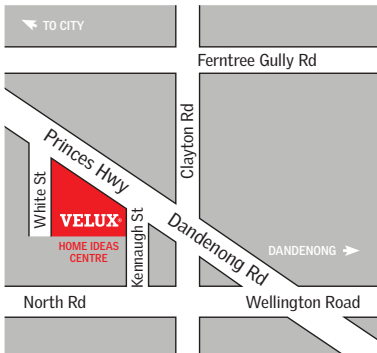

# MELBOURNE SHOWROOM

**HOME IDEAS CENTRE OPENING TIMES:**  
Showroom: 9.00am-5.00pm (Mon-Fri)  
Call: 0438 550 326 or 0417 226 561  
to confirm an appointment