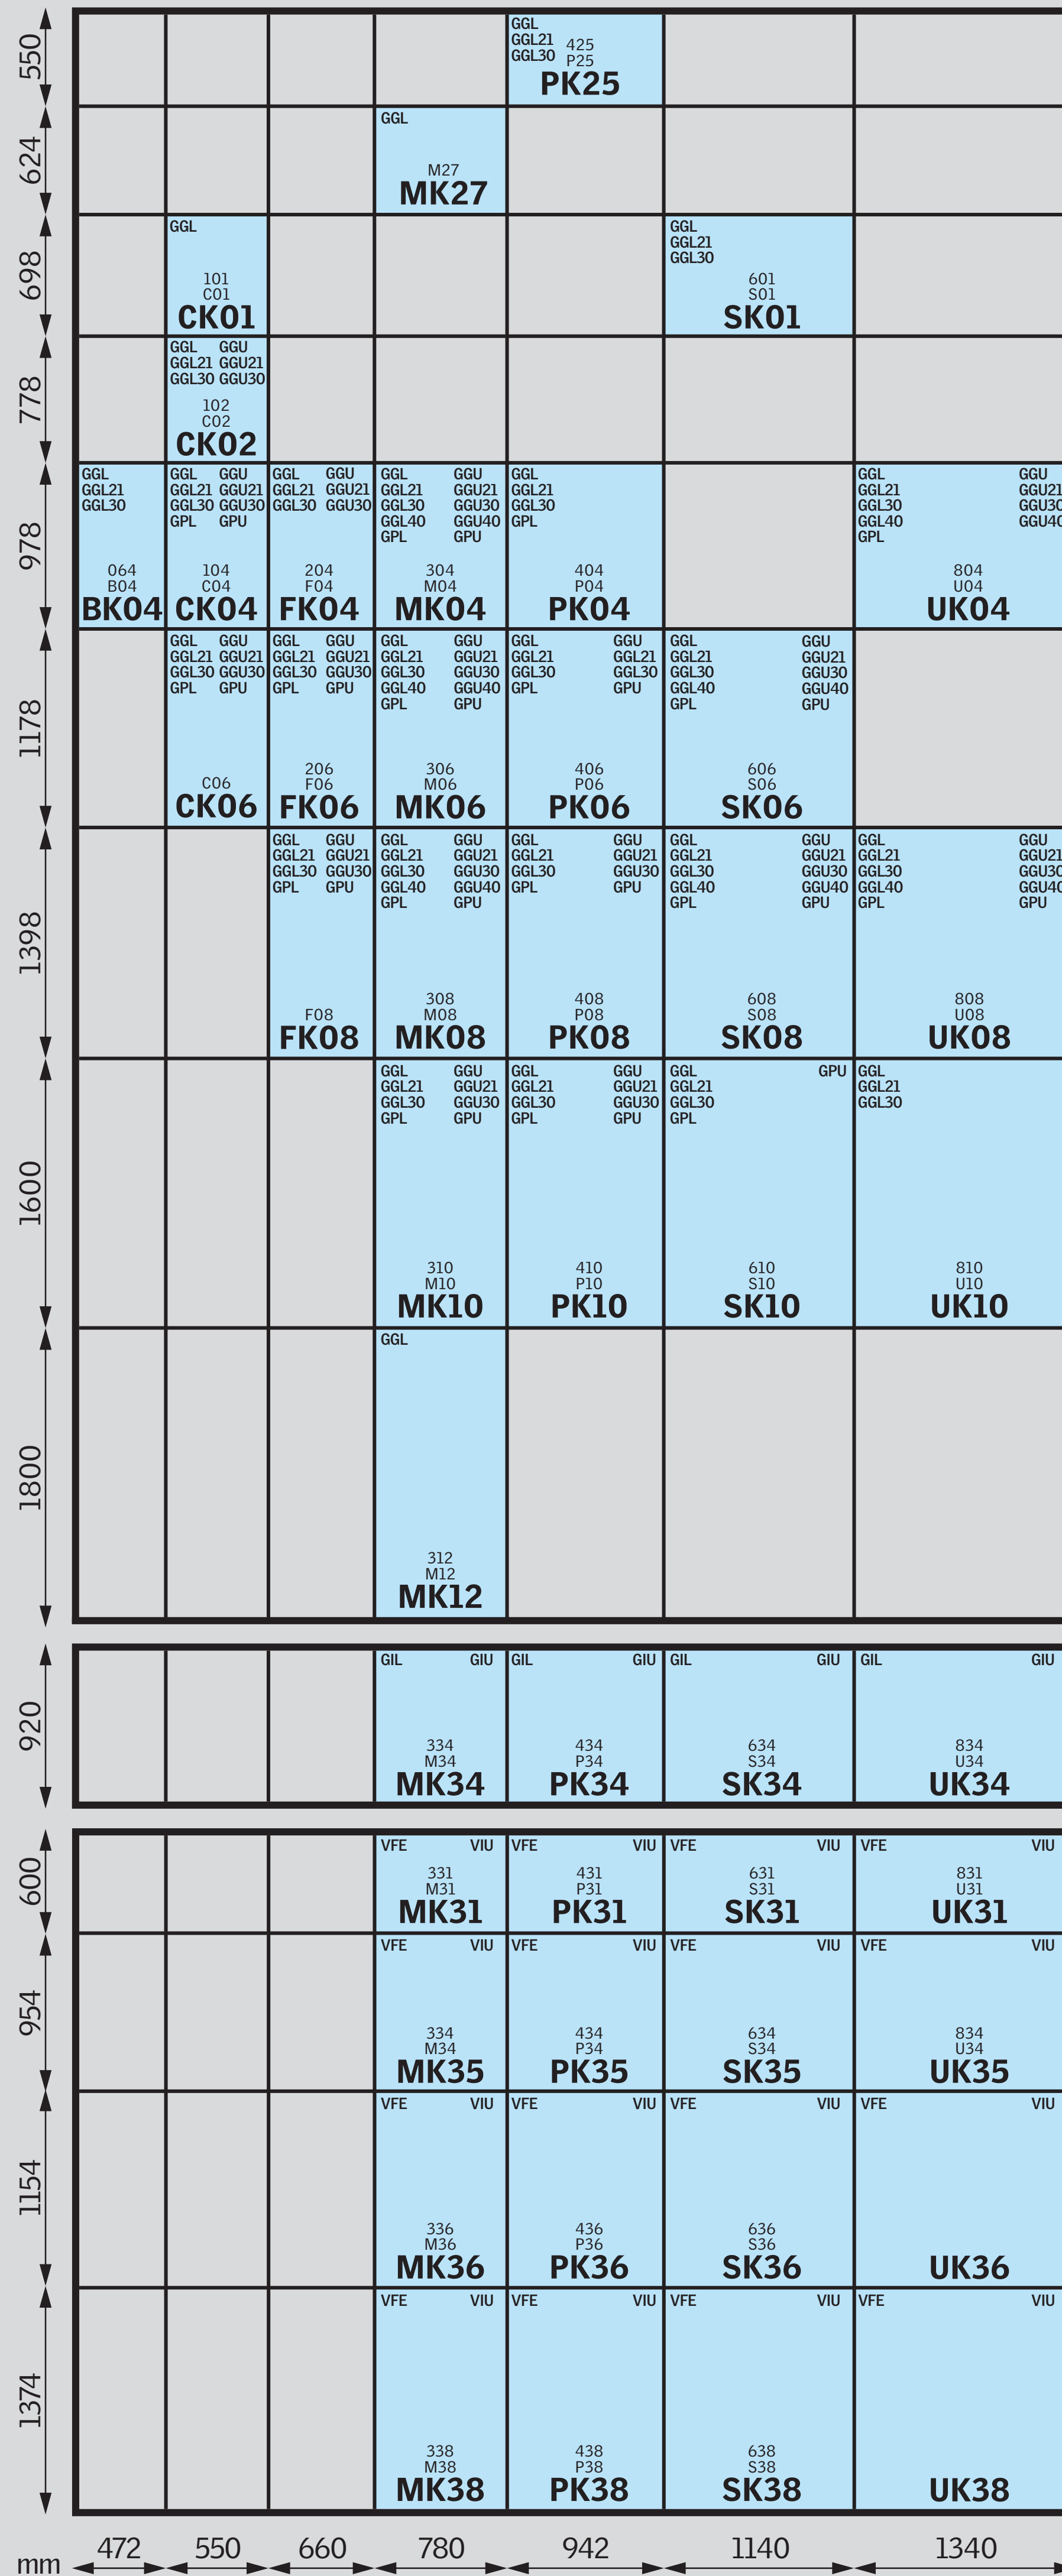

Get more
daylight
Get more
comfort
Use less
energy

New Generation

2015 product programme

Standard roof windows