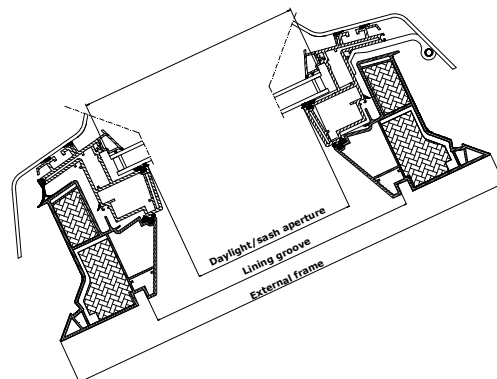

Available sizes and daylight area

	600 mm	800 mm	900 mm	1000 mm	1200 mm	1500 mm
600 mm						
800 mm						
900 mm						
1000 mm				CXP 100100 (0.70)		
1200 mm			CXP 090120 (0.76)		CXP 120120 (1.07)	
1500 mm						

() = Effective daylight area, m²

Lining measurements

Size	W x H mm
090120	859x1159
100100	959x959
120120	1159x1159

External frame measurements

Size	W x H mm
090120	1080x1380
100100	1180x1180
120120	1380x1380

Flat roof exit window CXP

- is a manually operated window
- features a large opening area in all sizes
- opening angle 60°
- provides easy access to the roof – but no comfort ventilation
- provides same amount of daylight as other VELUX flat roof windows
- integrates smoothly when installed together with other VELUX flat roof windows

Width

Height

Glazing structure

	--73FQT
Inner glass pane	2 x 3 mm laminated float with low ϵ coating
Outer glass pane	4 mm float with coating
Cavity	14.5 mm
Glass panes	Double
Gas filling	Argon

Visible features