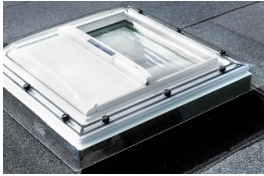

Product information

Flat roof exit window CXP

Product description

- Manually operated window for flat roofs
- Opening angle 60° for easy access to the roof
- Wear-resistant, high quality white PVC frame
- Low energy insulating glass unit
- Protective dome
- Maintenance-free surfaces

Note! Illustration shows VELUX INTEGRA® flat roof window CVP

- 1 Dome**
- provides significant rain noise reduction and excellent sound insulation
 - protects the insulating glass unit
 - acrylic or polycarbonate
 - clear or opaque

Acrylic dome:

- high light-transmittance makes the acrylic dome ideal for instance at schools, clinics or offices
- extra scratch-proof
- available in clear and opaque

Polycarbonate dome:

- extra impact-resistance and fire protection
- useful in some industrial buildings where the windows are installed close to fire breaks - or in places with frequent traffic on the roof
- available in clear and opaque