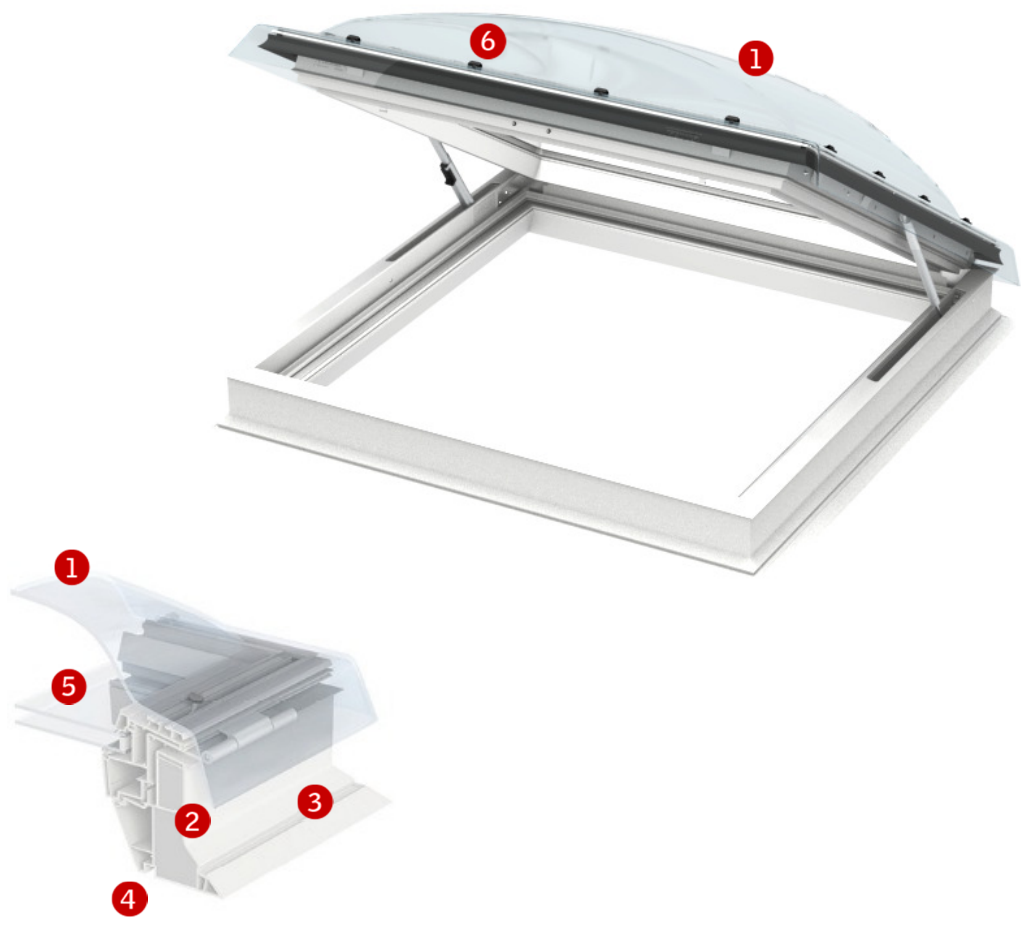

Product information

Flat roof exit window CXP

Product description

- Manually operated window for flat roofs
- Opening angle 60° for easy access to the roof
- Wear-resistant, high quality white PVC frame
- Low energy insulating glass unit
- Protective dome
- Maintenance-free surfaces

Flat roof exit window CXP

- is a manually operated window
- features a large opening area in all sizes
- opening angle 60°
- provides easy access to the roof – but no comfort ventilation
- provides same amount of daylight as other VELUX flat roof windows
- integrates smoothly when installed together with other VELUX flat roof windows

Note! Illustration shows VELUX INTEGRA® flat roof window CVP

- 1 Dome**
- provides significant rain noise reduction and excellent sound insulation
 - protects the insulating glass unit
 - acrylic or polycarbonate
 - clear or opaque

- 2 Insulation**
- frame filled with polystyrene for superb insulation

- 3 Frame**
- PVC profiles provide a nice, smooth surface
 - easy cleaning
 - maintenance-free

- 4 Lining**
- unique lining groove makes it easy to build an accurate lining and get a smooth finish