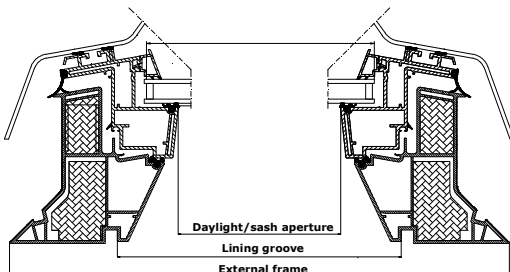

Product information

Flat roof exit window CXP

Product description

- Manually operated window for flat roofs
- Opening angle 60° for easy access to the roof
- Wear-resistant, high quality white PVC frame
- Low energy insulating glass unit
- Protective dome
- Maintenance-free surfaces

() = Effective daylight area, m²

Lining measurements

Size	W x H mm
090120	859x1159
100100	959x959
120120	1159x1159

External frame measurements

Size	W x H mm
090120	1080x1380
100100	1180x1180
120120	1380x1380

Flat roof exit window CXP

- is a manually operated window
- features a large opening area in all sizes
- opening angle 60°
- provides easy access to the roof – but no comfort ventilation
- provides same amount of daylight as other VELUX flat roof windows
- integrates smoothly when installed together with other VELUX flat roof windows

Width

Height

Glazing structure

	--73FQT
Inner glass pane	2 x 3 mm laminated float with low ϵ coating
Outer glass pane	4 mm float with coating
Cavity	14.5 mm
Glass panes	Double
Gas filling	Argon

Visible features