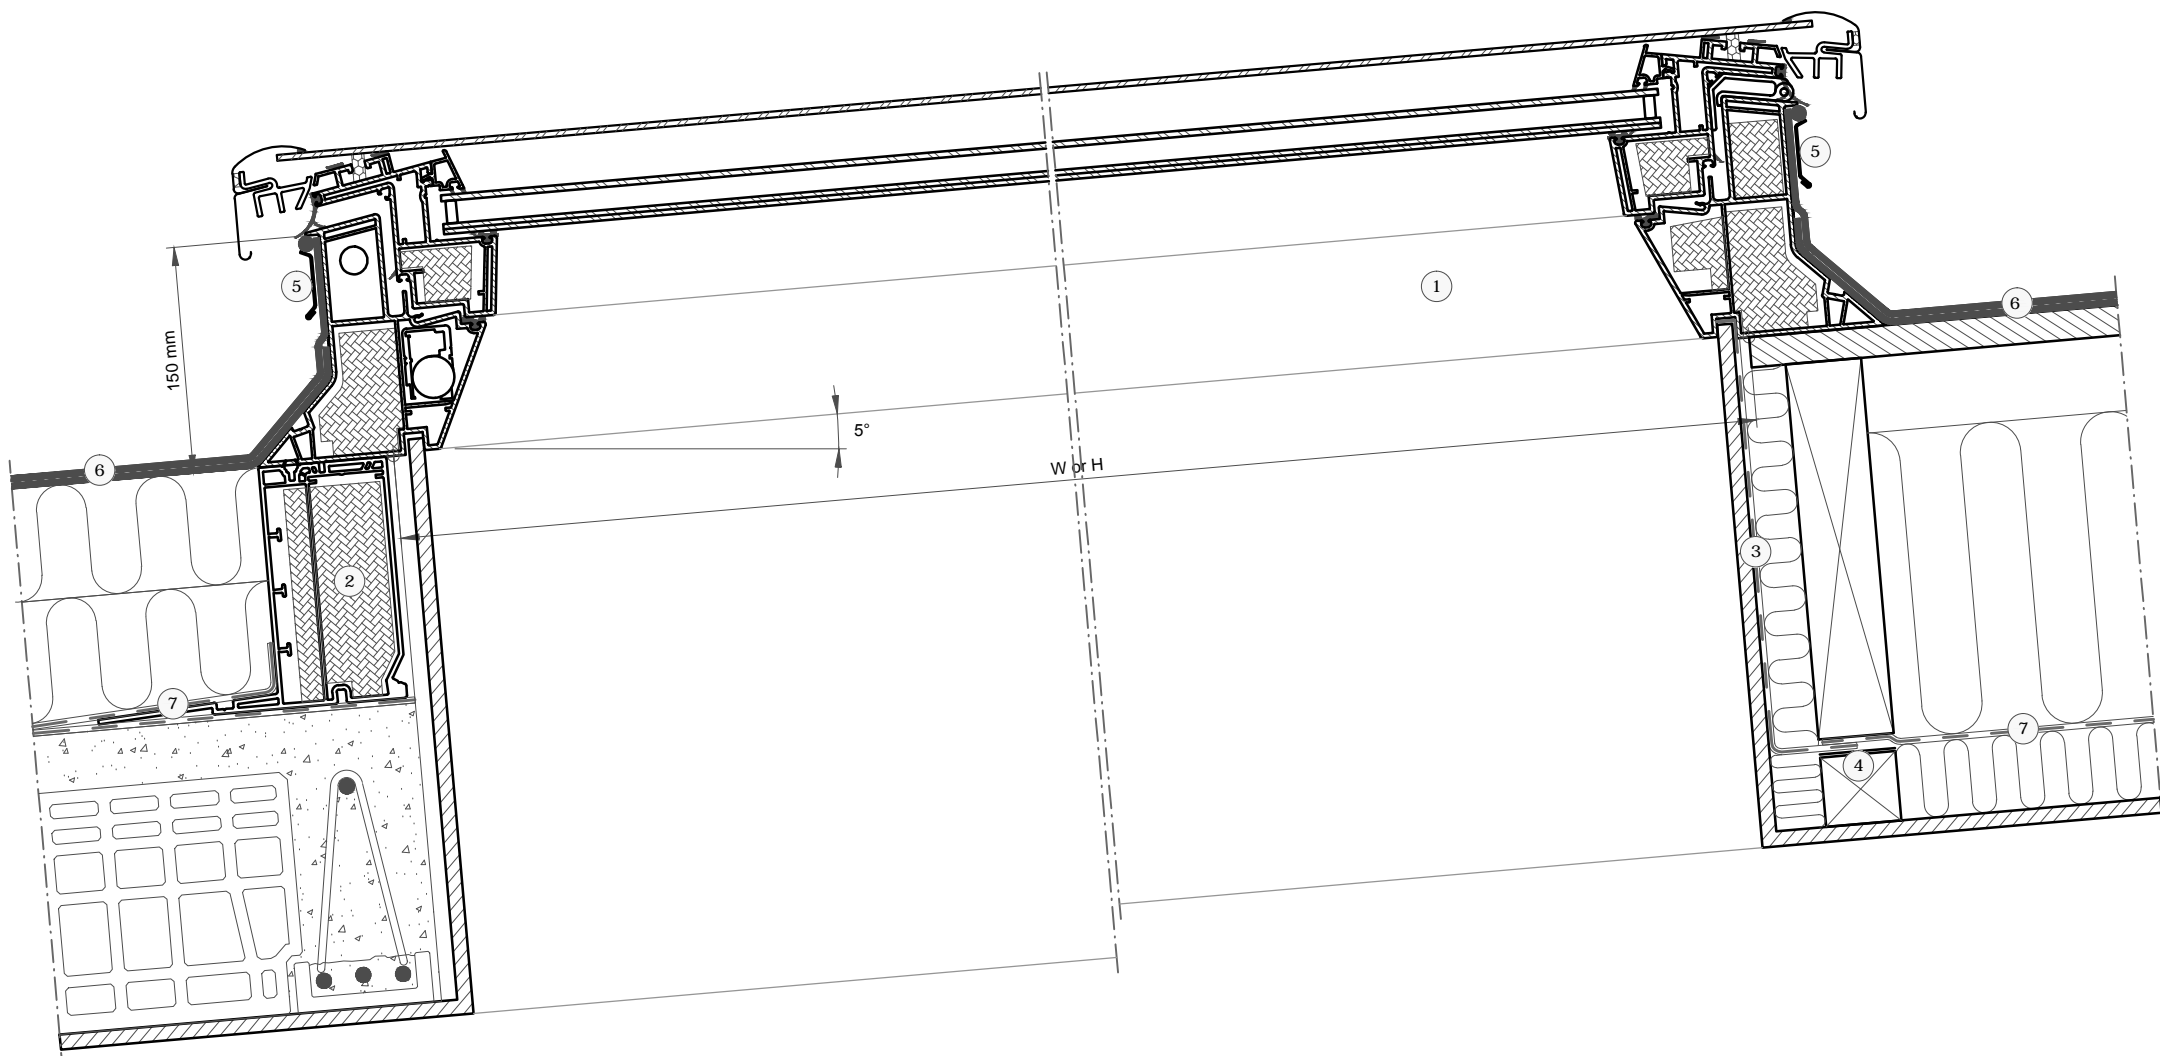

Section A-A  
1:5

- ① VELUX Flat-roof (CVP/CFP+ISD 2093 5°-15°)
- ② VELUX ZCE Extension frame
- ③ VELUX vapour barrier (BBX)
- ④ VELUX vapour barrier tape (BBX)
- ⑤ VELUX ZZZ 210 Securing kit
- ⑥ Felt/breather membrane (Non VELUX)
- ⑦ Vapour barrier (Non VELUX)

Roof covering:

VELUX Products:

VELUX Flat-roof sizes in mm.:

Size	W	H
060060	600	600
060090	600	900
080080	800	800
090090	900	900
090120	900	1200
100100	1000	1000
100150	1000	1500
120120	1200	1200

© VELUX GROUP ® VELUX, VELUX logo are registered trademarks

<b>VELUX</b>			
File name: PLAN_FAST_OPL_DWG_INDBYGNINGSTEGNING			
Drawing no.:---		SCo: ---	
Create date: 27.09.2016	Rev. date:	Format: A3	Scale: 1:5

Note: When installing VELUX Roof Windows, flashings and installation products, the manufacturers instructions and current building and fire regulations, where applicable, must be met.