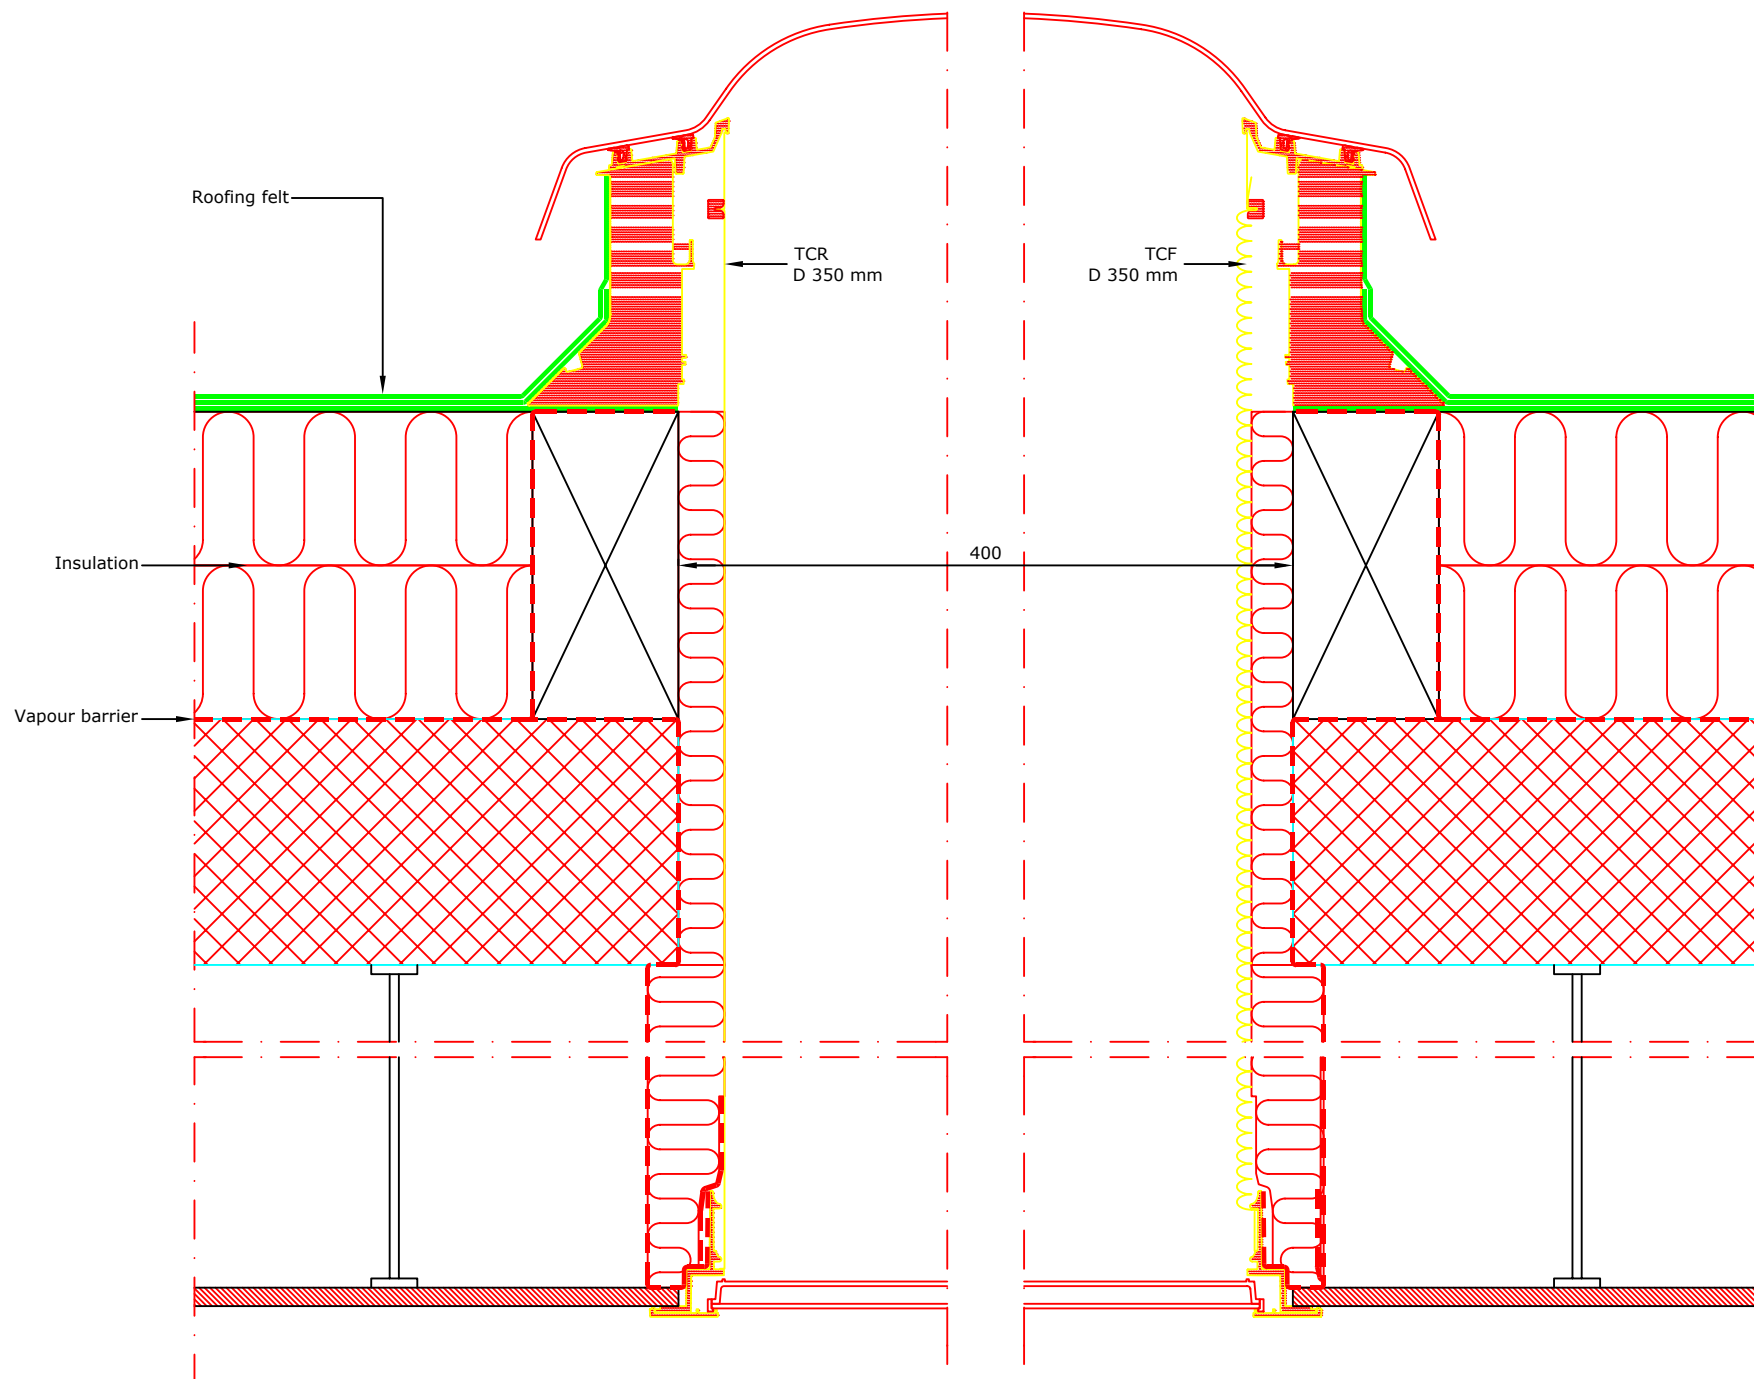

VELUX Products:

Roof covering:

Section A-A
1:5

Section plan perpendicular to roof

Note:
When installing VELUX Roof Windows, flashings and installation products, the manufacturers instructions and current building and fire regulations, where applicable, must be met.

© VELUX GROUP ® VELUX, VELUX logo are registered trademarks

VELUX		VELUX A/S	
VELUX Flat Roof System TCR and TCF		Date 15.12.09	File name TCR-VAS-501-1209
All measurement in mm		-	Drawing no. -