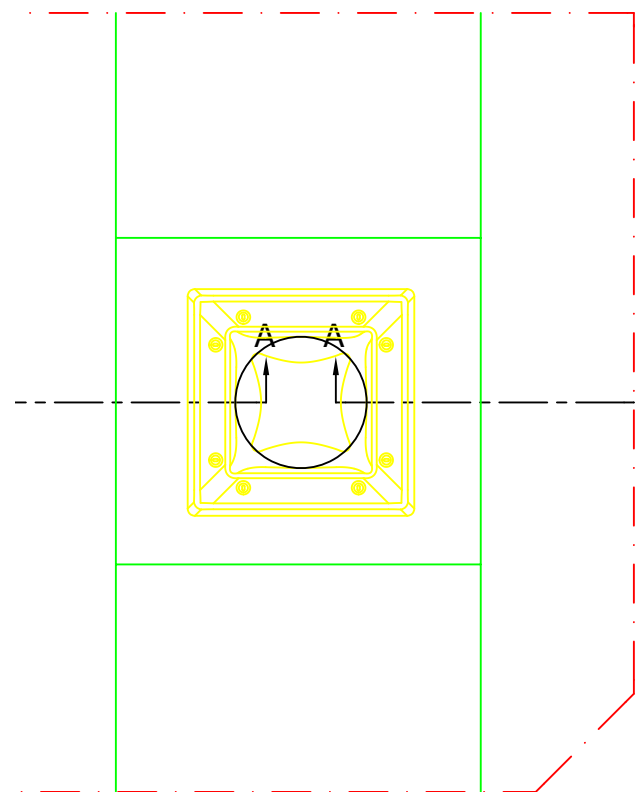

VELUX Products:

Roof covering:

Section A-A
1:5

Section plan perpendicular to roof

Note:
When installing VELUX Roof Windows, flashings and installation products, the manufacturers instructions and current building and fire regulations, where applicable, must be met.

© VELUX GROUP ® VELUX, VELUX logo are registered trademarks

VELUX		VELUX A/S	
VELUX Flat Roof System TCR and TCF		Date 15.12.09	File name TCR-VAS-501-1209
All measurement in mm		-	Drawing no. -