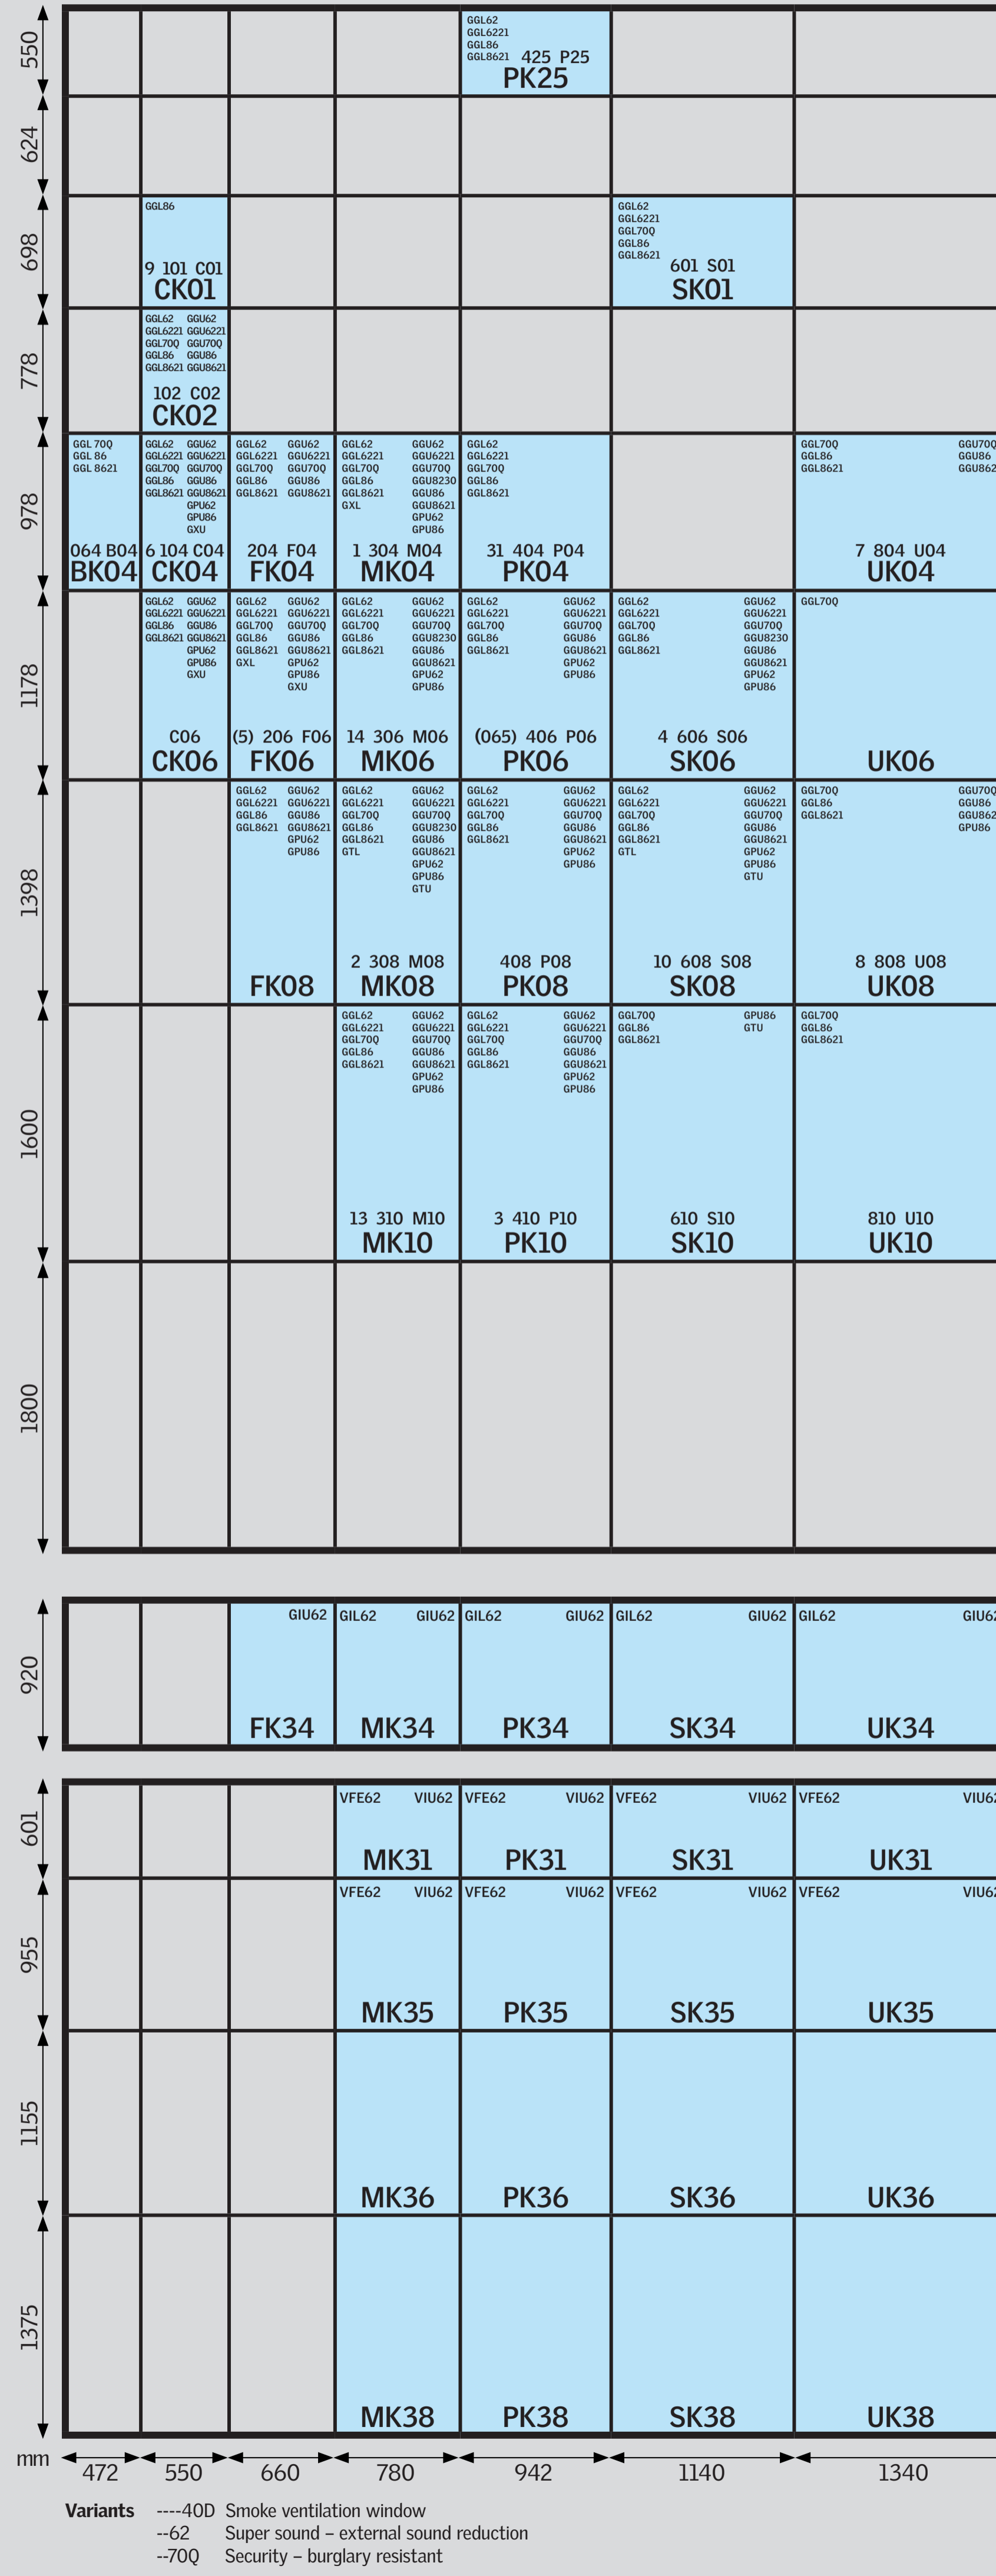

Standard roof windows

Special function roof windows

2in1 and 3in1 roof windows

Flat-roof windows

■ FRW 1.0 ■ New generation glass rooflights 2.0 ■ VELUX domes

* For CFJ, CVJ 200100: Base unit height 150 mm only
 Base unit height 150 mm: CFP, CVP, CXP, CSP, CFU, CVU, CFJ, CVJ
 Base unit height 300 mm: CFJ, CVJ, CSJ
 Base unit height 500 mm: CFJ, CVJ

Sun tunnels