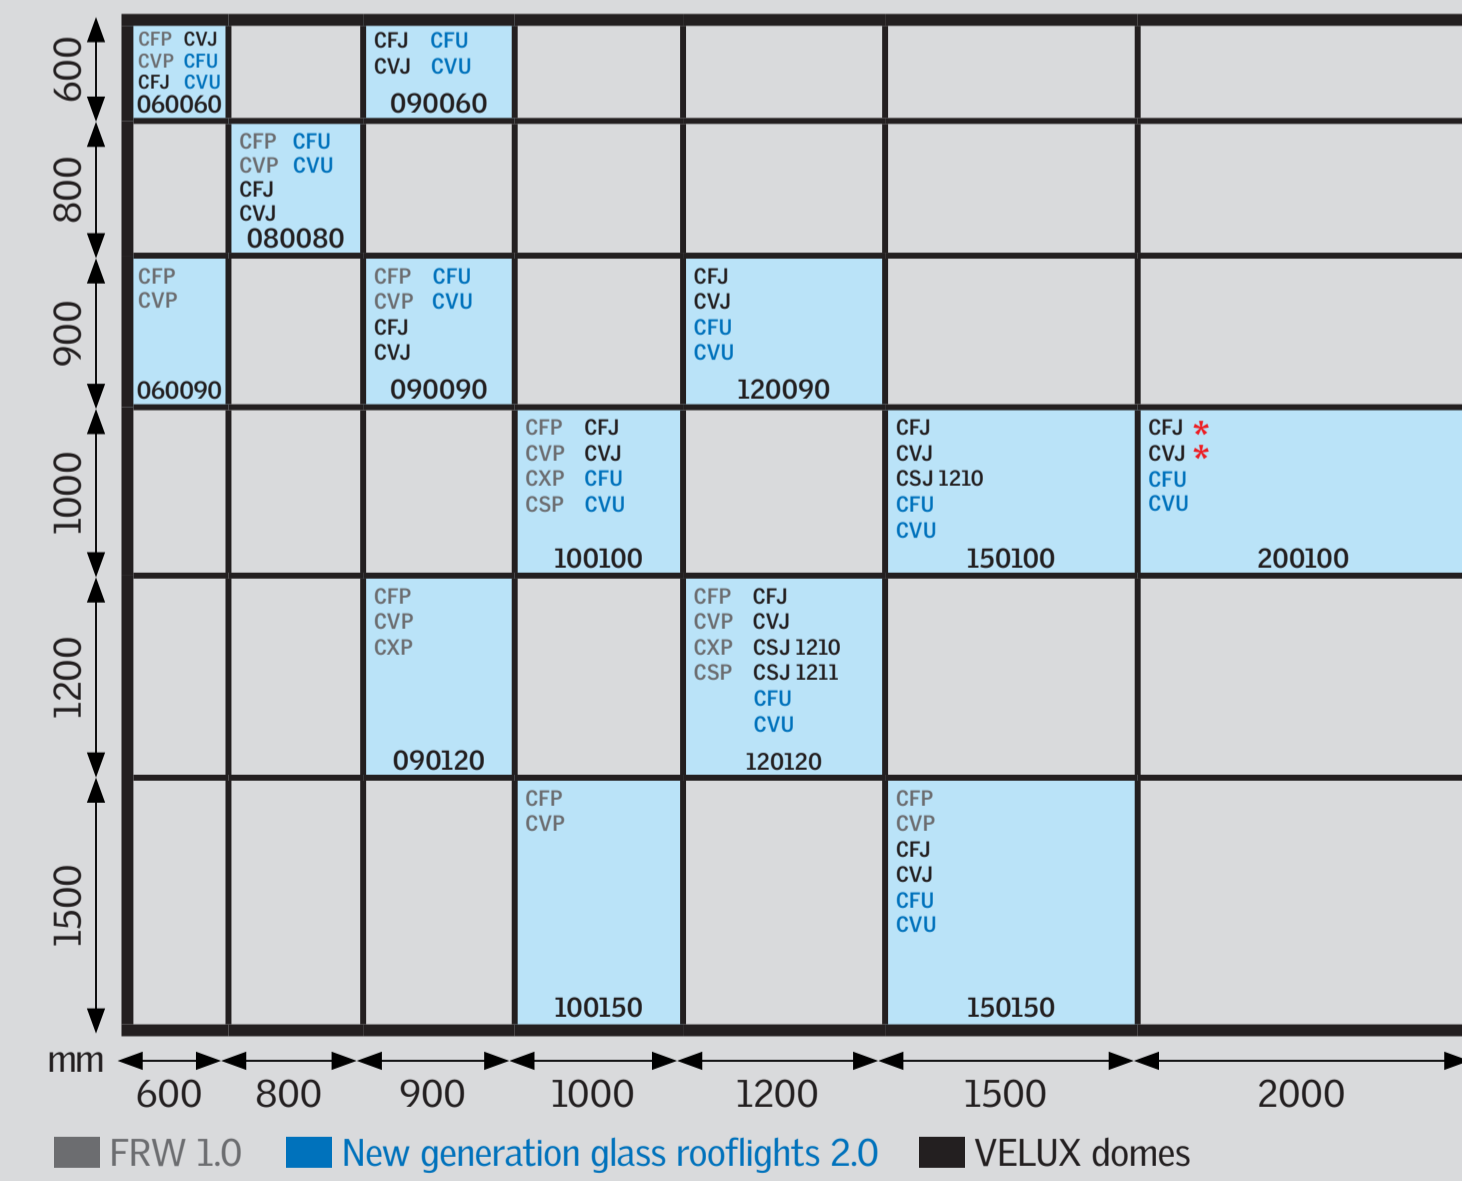

Standard roof windows

Special function roof windows

2in1 and 3in1 roof windows

Flat-roof windows

■ FRW 1.0 ■ New generation glass rooflights 2.0 ■ VELUX domes

* For CFJ, CVJ 200100: Base unit height 150 mm only
 Base unit height 150 mm: CFP, CVP, CXP, CSP, CFU, CVU, CFJ, CVJ
 Base unit height 300 mm: CFJ, CVJ, CSJ
 Base unit height 500 mm: CFJ, CVJ

Sun tunnels