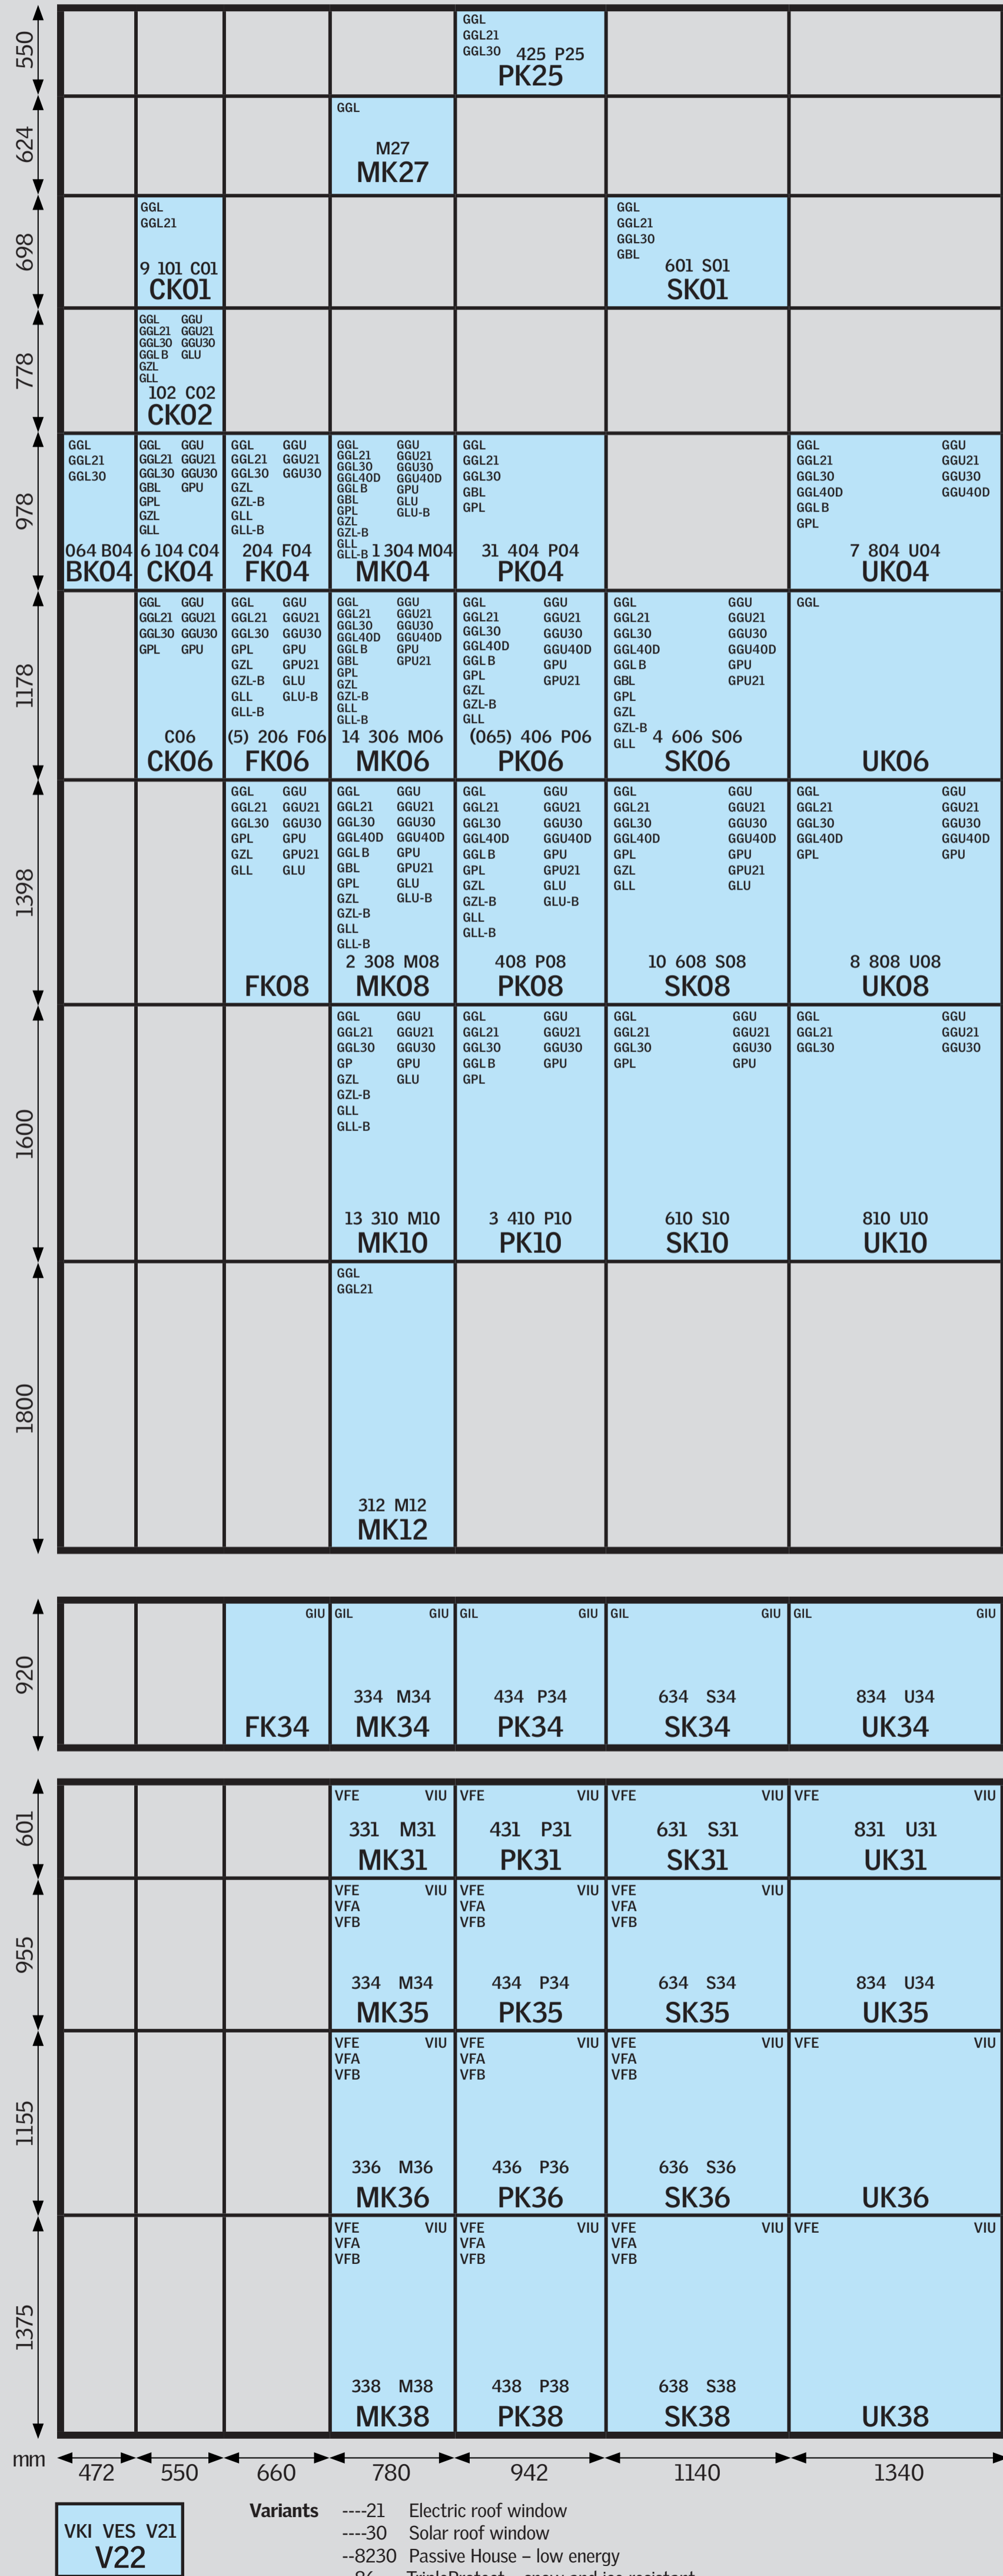

Standard roof windows

Special function roof windows

2in1 and 3in1 roof windows

Flat-roof windows

■ FRW 1.0 ■ New generation glass rooflights 2.0 ■ VELUX domes

* For CFJ, CVJ 200100: Base unit height 150 mm only
 Base unit height 150 mm: CFP, CVP, CXP, CSP, CFU, CVU, CFJ, CVJ
 Base unit height 300 mm: CFJ, CVJ, CSJ
 Base unit height 500 mm: CFJ, CVJ

Sun tunnels