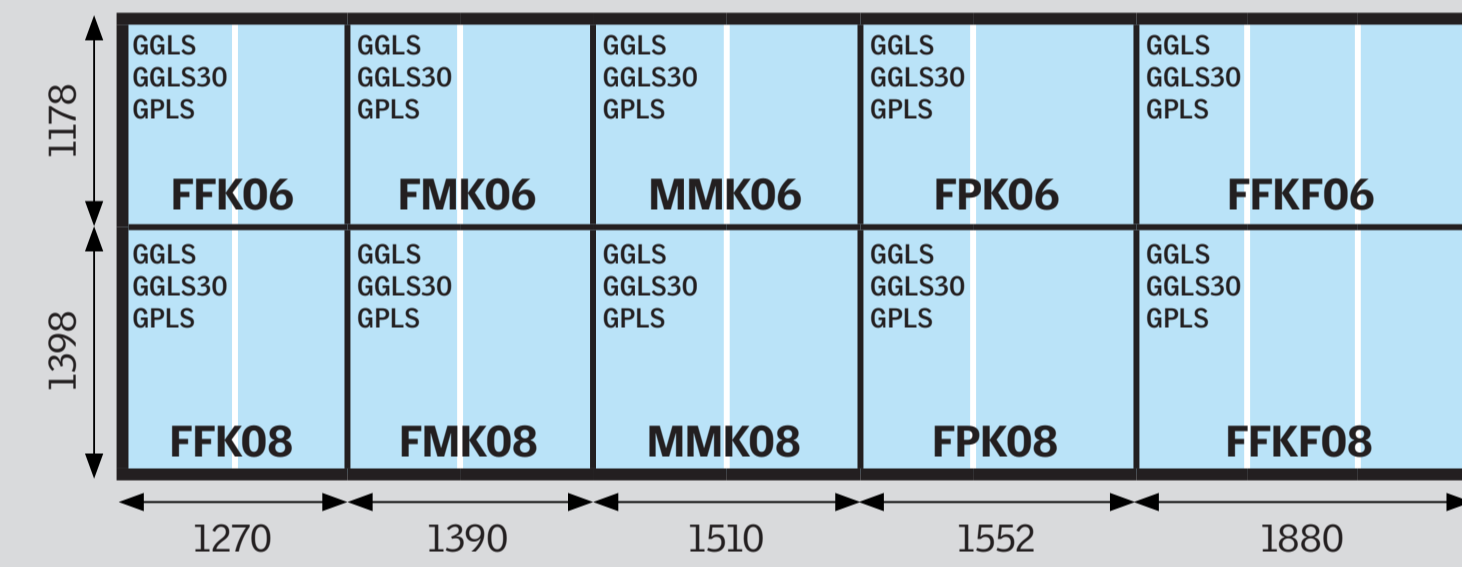

Standard roof windows

Special function roof windows

2in1 and 3in1 roof windows

Flat-roof windows

■ FRW 1.0 ■ New generation glass rooflights 2.0 ■ VELUX domes

* For CFJ, CVJ 200100: Base unit height 150 mm only
 Base unit height 150 mm: CFP, CVP, CXP, CSP, CFU, CVU, CFJ, CVJ
 Base unit height 300 mm: CFJ, CVJ, CSJ
 Base unit height 500 mm: CFJ, CVJ

Sun tunnels