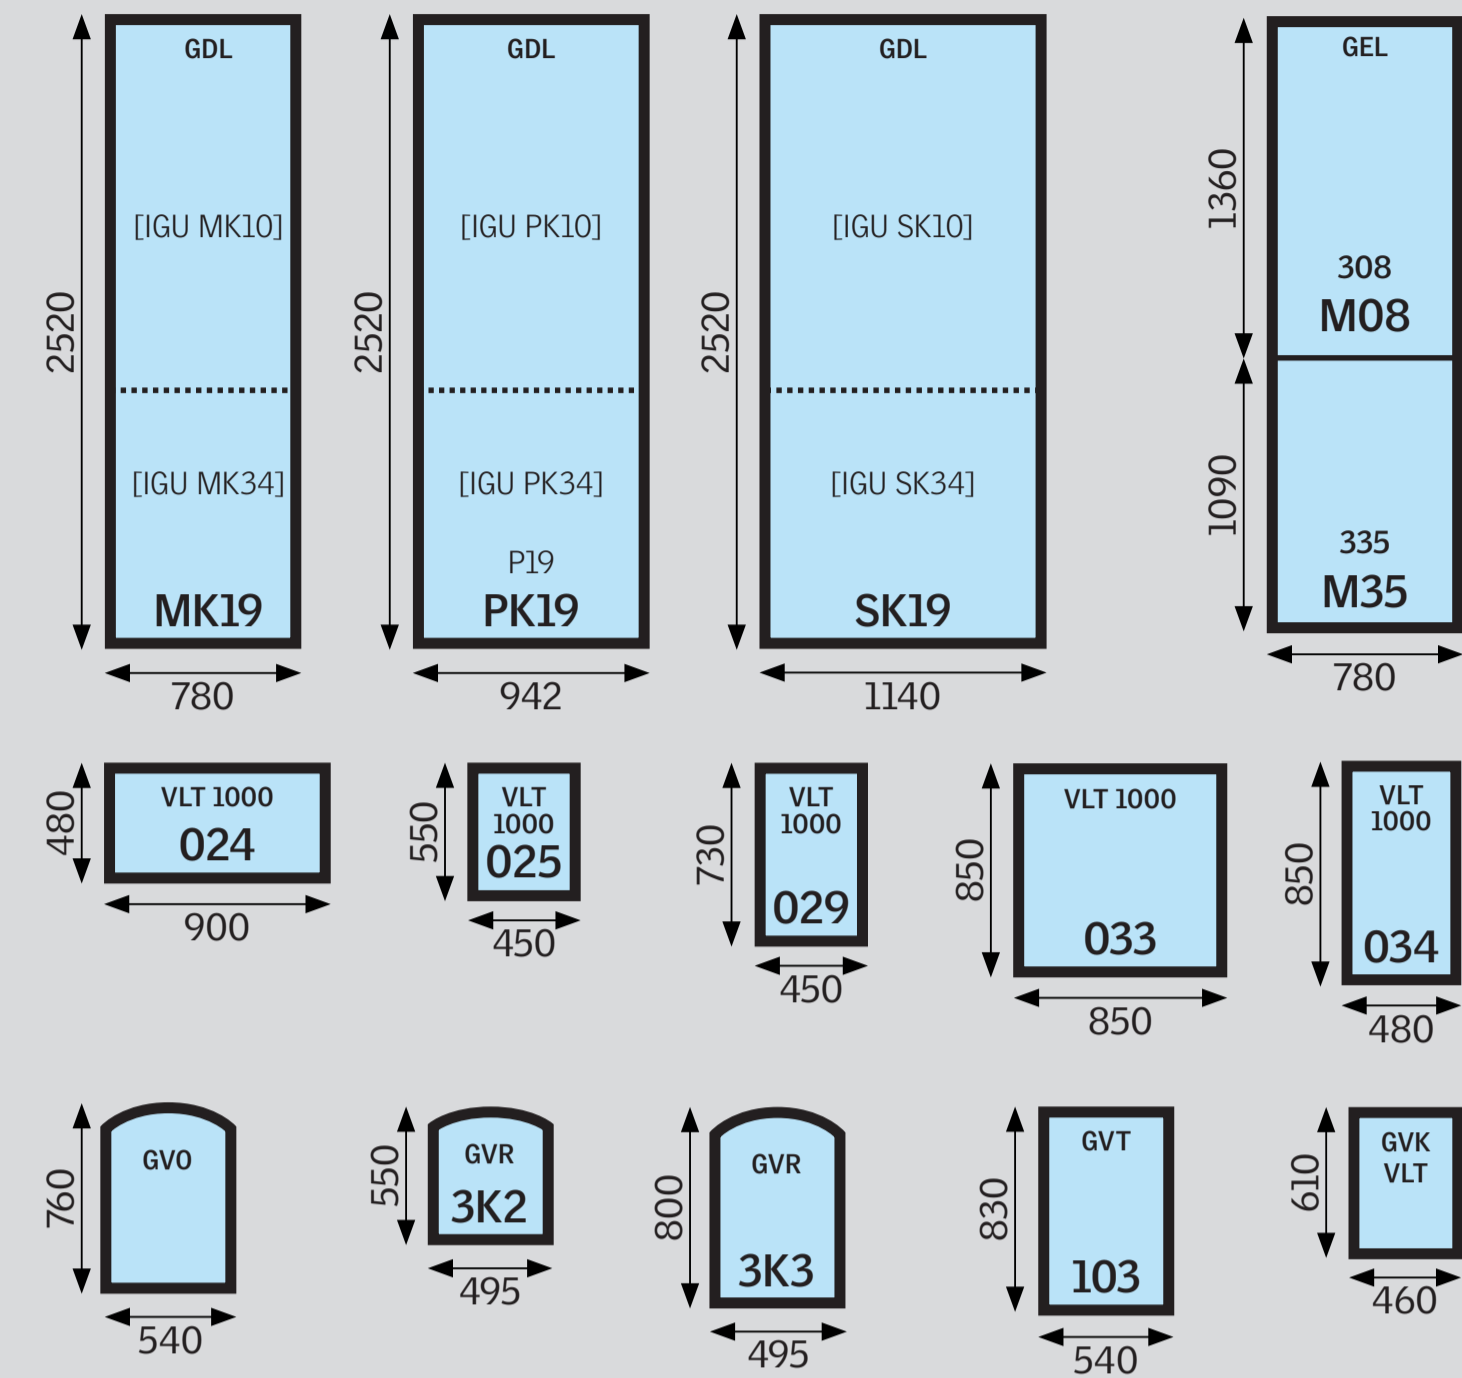

Standard roof windows

Special function roof windows

2in1 and 3in1 roof windows

Flat-roof windows

■ FRW 1.0 ■ New generation glass rooflights 2.0 ■ VELUX domes

* For CFJ, CVJ 200100: Base unit height 150 mm only
 Base unit height 150 mm: CFP, CVP, CXP, CSP, CFU, CVU, CFJ, CVJ
 Base unit height 300 mm: CFJ, CVJ, CSJ
 Base unit height 500 mm: CFJ, CVJ

Sun tunnels