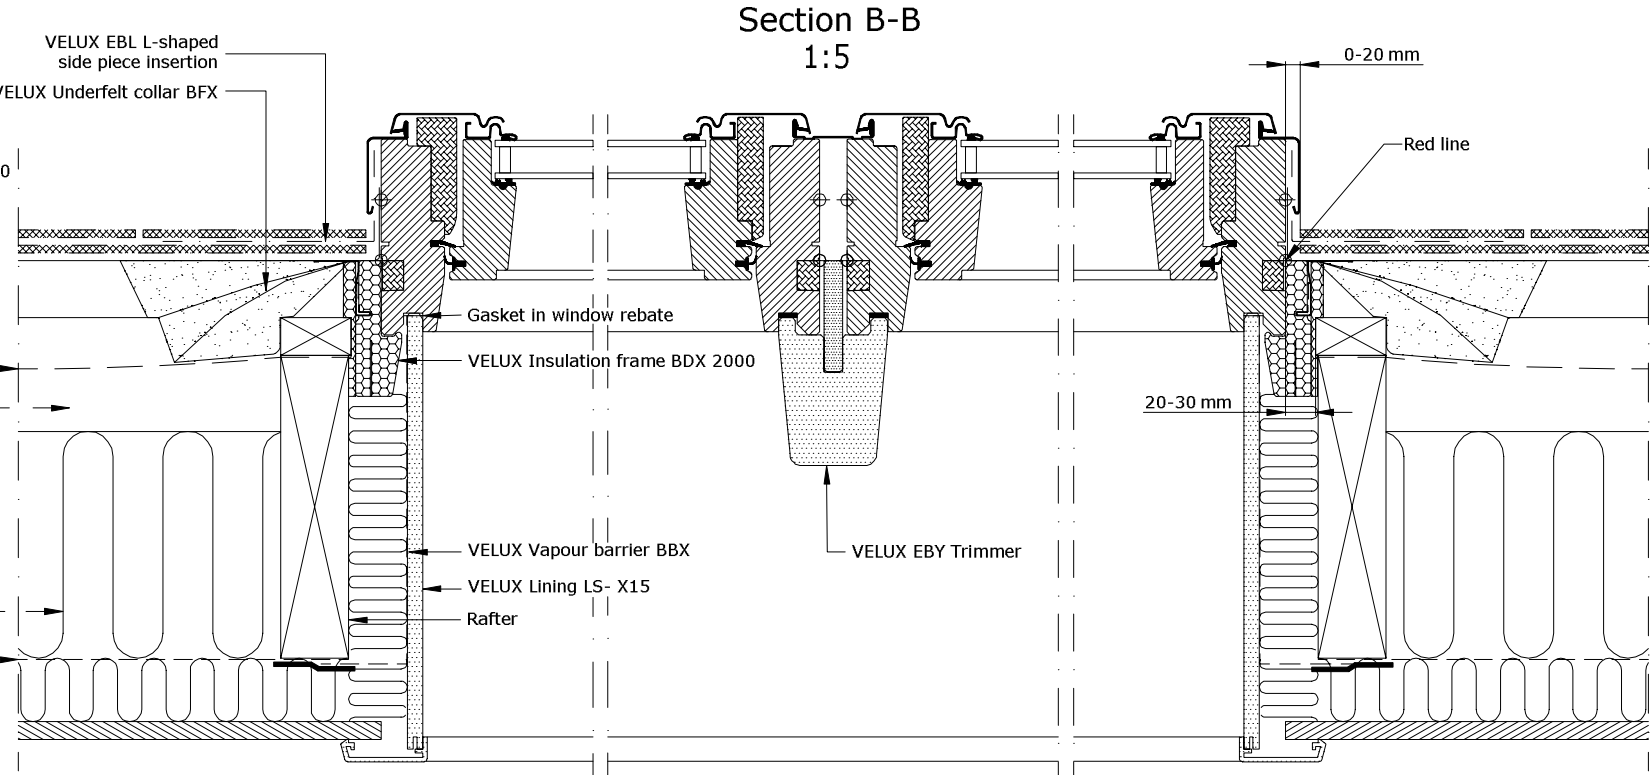

Section B-B
1:5

Note:
When installing VELUX Roof Windows, flashings and installation products, the manufacturers instructions and current building and fire regulations, where applicable, must be met.

© VELUX GROUP ® VELUX, VELUX logo are registered trademarks

VELUX	VELUX A/S			
	VELUX Roof Window GGL + GGL Installed in slates VELUX insulation collar BDX 2000 (incl. felt collar BFX) VELUX flashing EBL VELUX lining LS- X15 and vapour barrier collar BBX	Date 13.12.12 All measurement in mm SCo	File name EBL-GGL-154-1212	Drawing no. - -

Get more daylight
Get more comfort
Use less energy