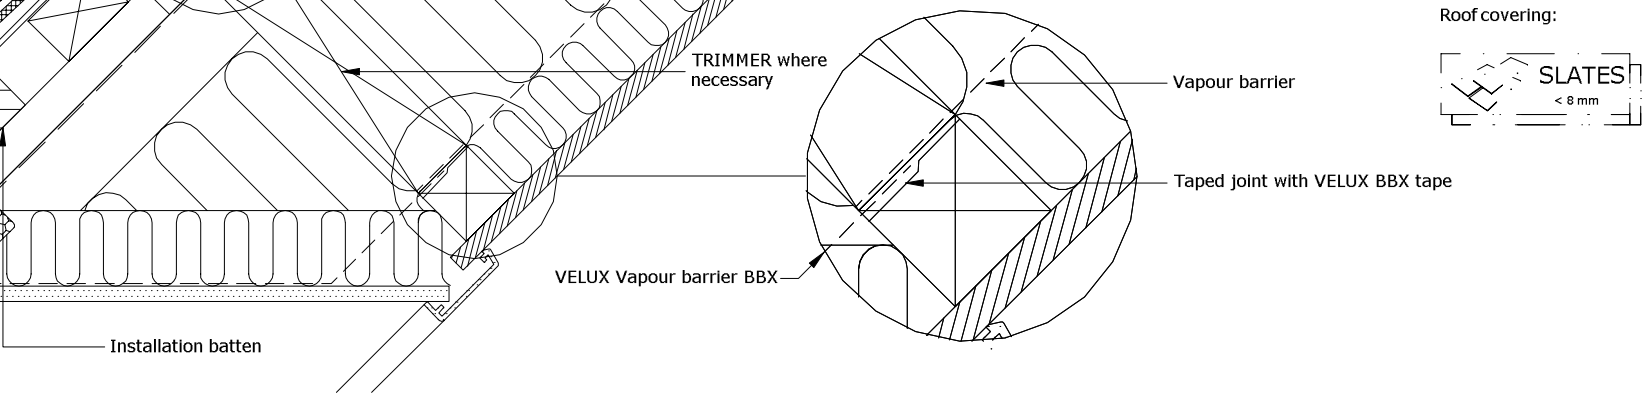

Sheer plan perpendicular to roof

1:2.5

VELUX Products:

- GGL
15°-90°
- EBL
15°-90°
- EBY
25°-65°
- BFX
- BDX
2000
- LS- X15
- BBX

Roof covering:

- SLATES
< 8 mm

Section A-A
1:5

1:2.5