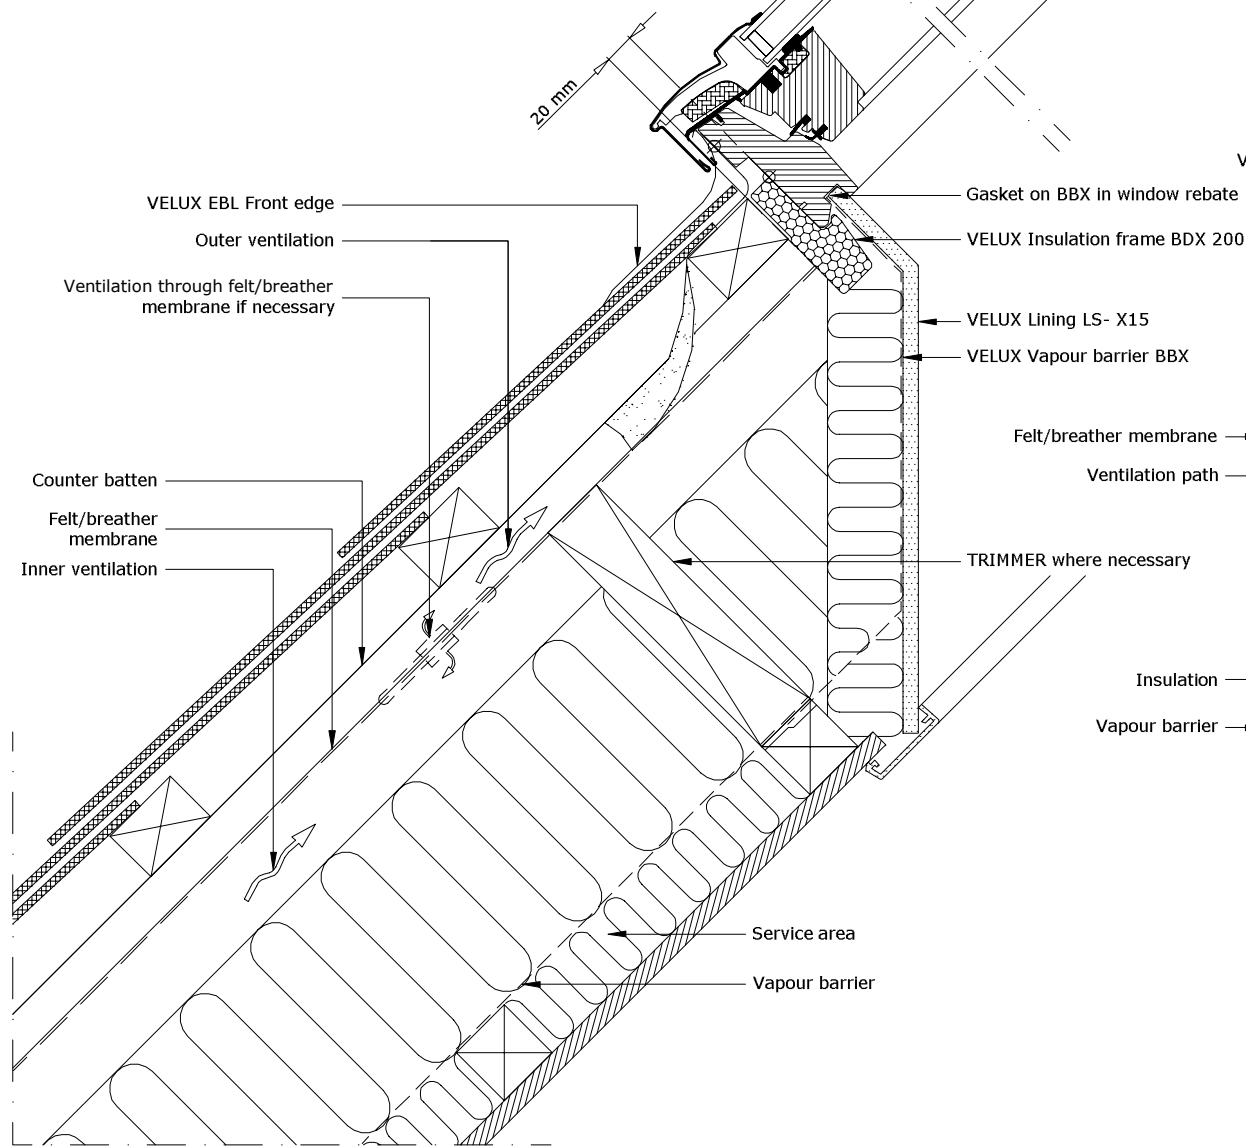

Sheer plan perpendicular to roof

1:2.5

VELUX Products:

- GGL
15°-90°
- EBL
15°-90°
- EBY
25°-65°
- BFX
- BDX
2000
- LS- X15
- BBX

Roof covering:

- SLATES
< 8 mm

Section A-A
1:5

1:2.5

Section B-B
1:5

Note:
When installing VELUX Roof Windows, flashings and installation products, the manufacturers instructions and current building and fire regulations, where applicable, must be met.

© VELUX GROUP ® VELUX, VELUX logo are registered trademarks