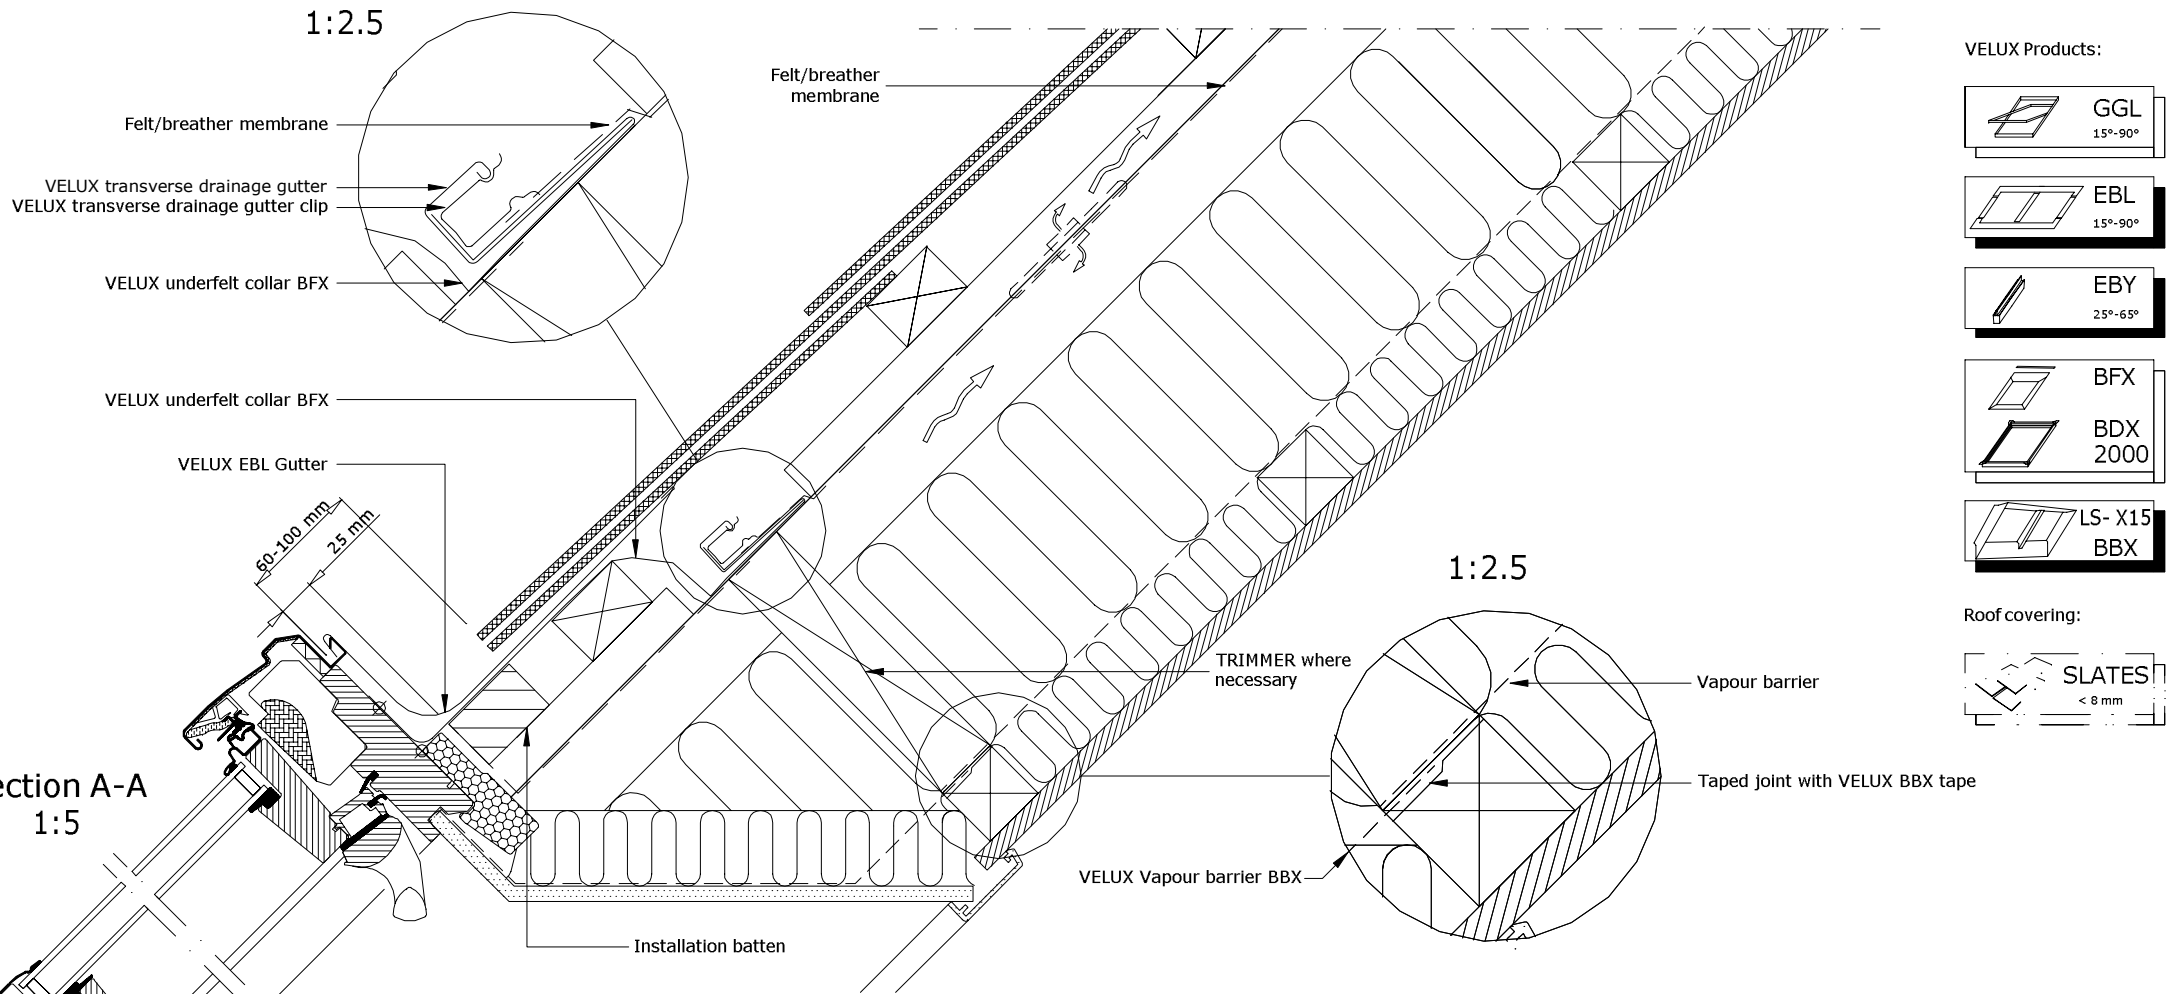

Sheer plan perpendicular to roof

1:2.5

VELUX Products:

- GGL
15°-90°
- EBL
15°-90°
- EBY
25°-65°
- BFX
- BDX
2000
- LS- X15
- BBX

Roof covering:

- SLATES
< 8 mm

Section A-A
1:5

1:2.5