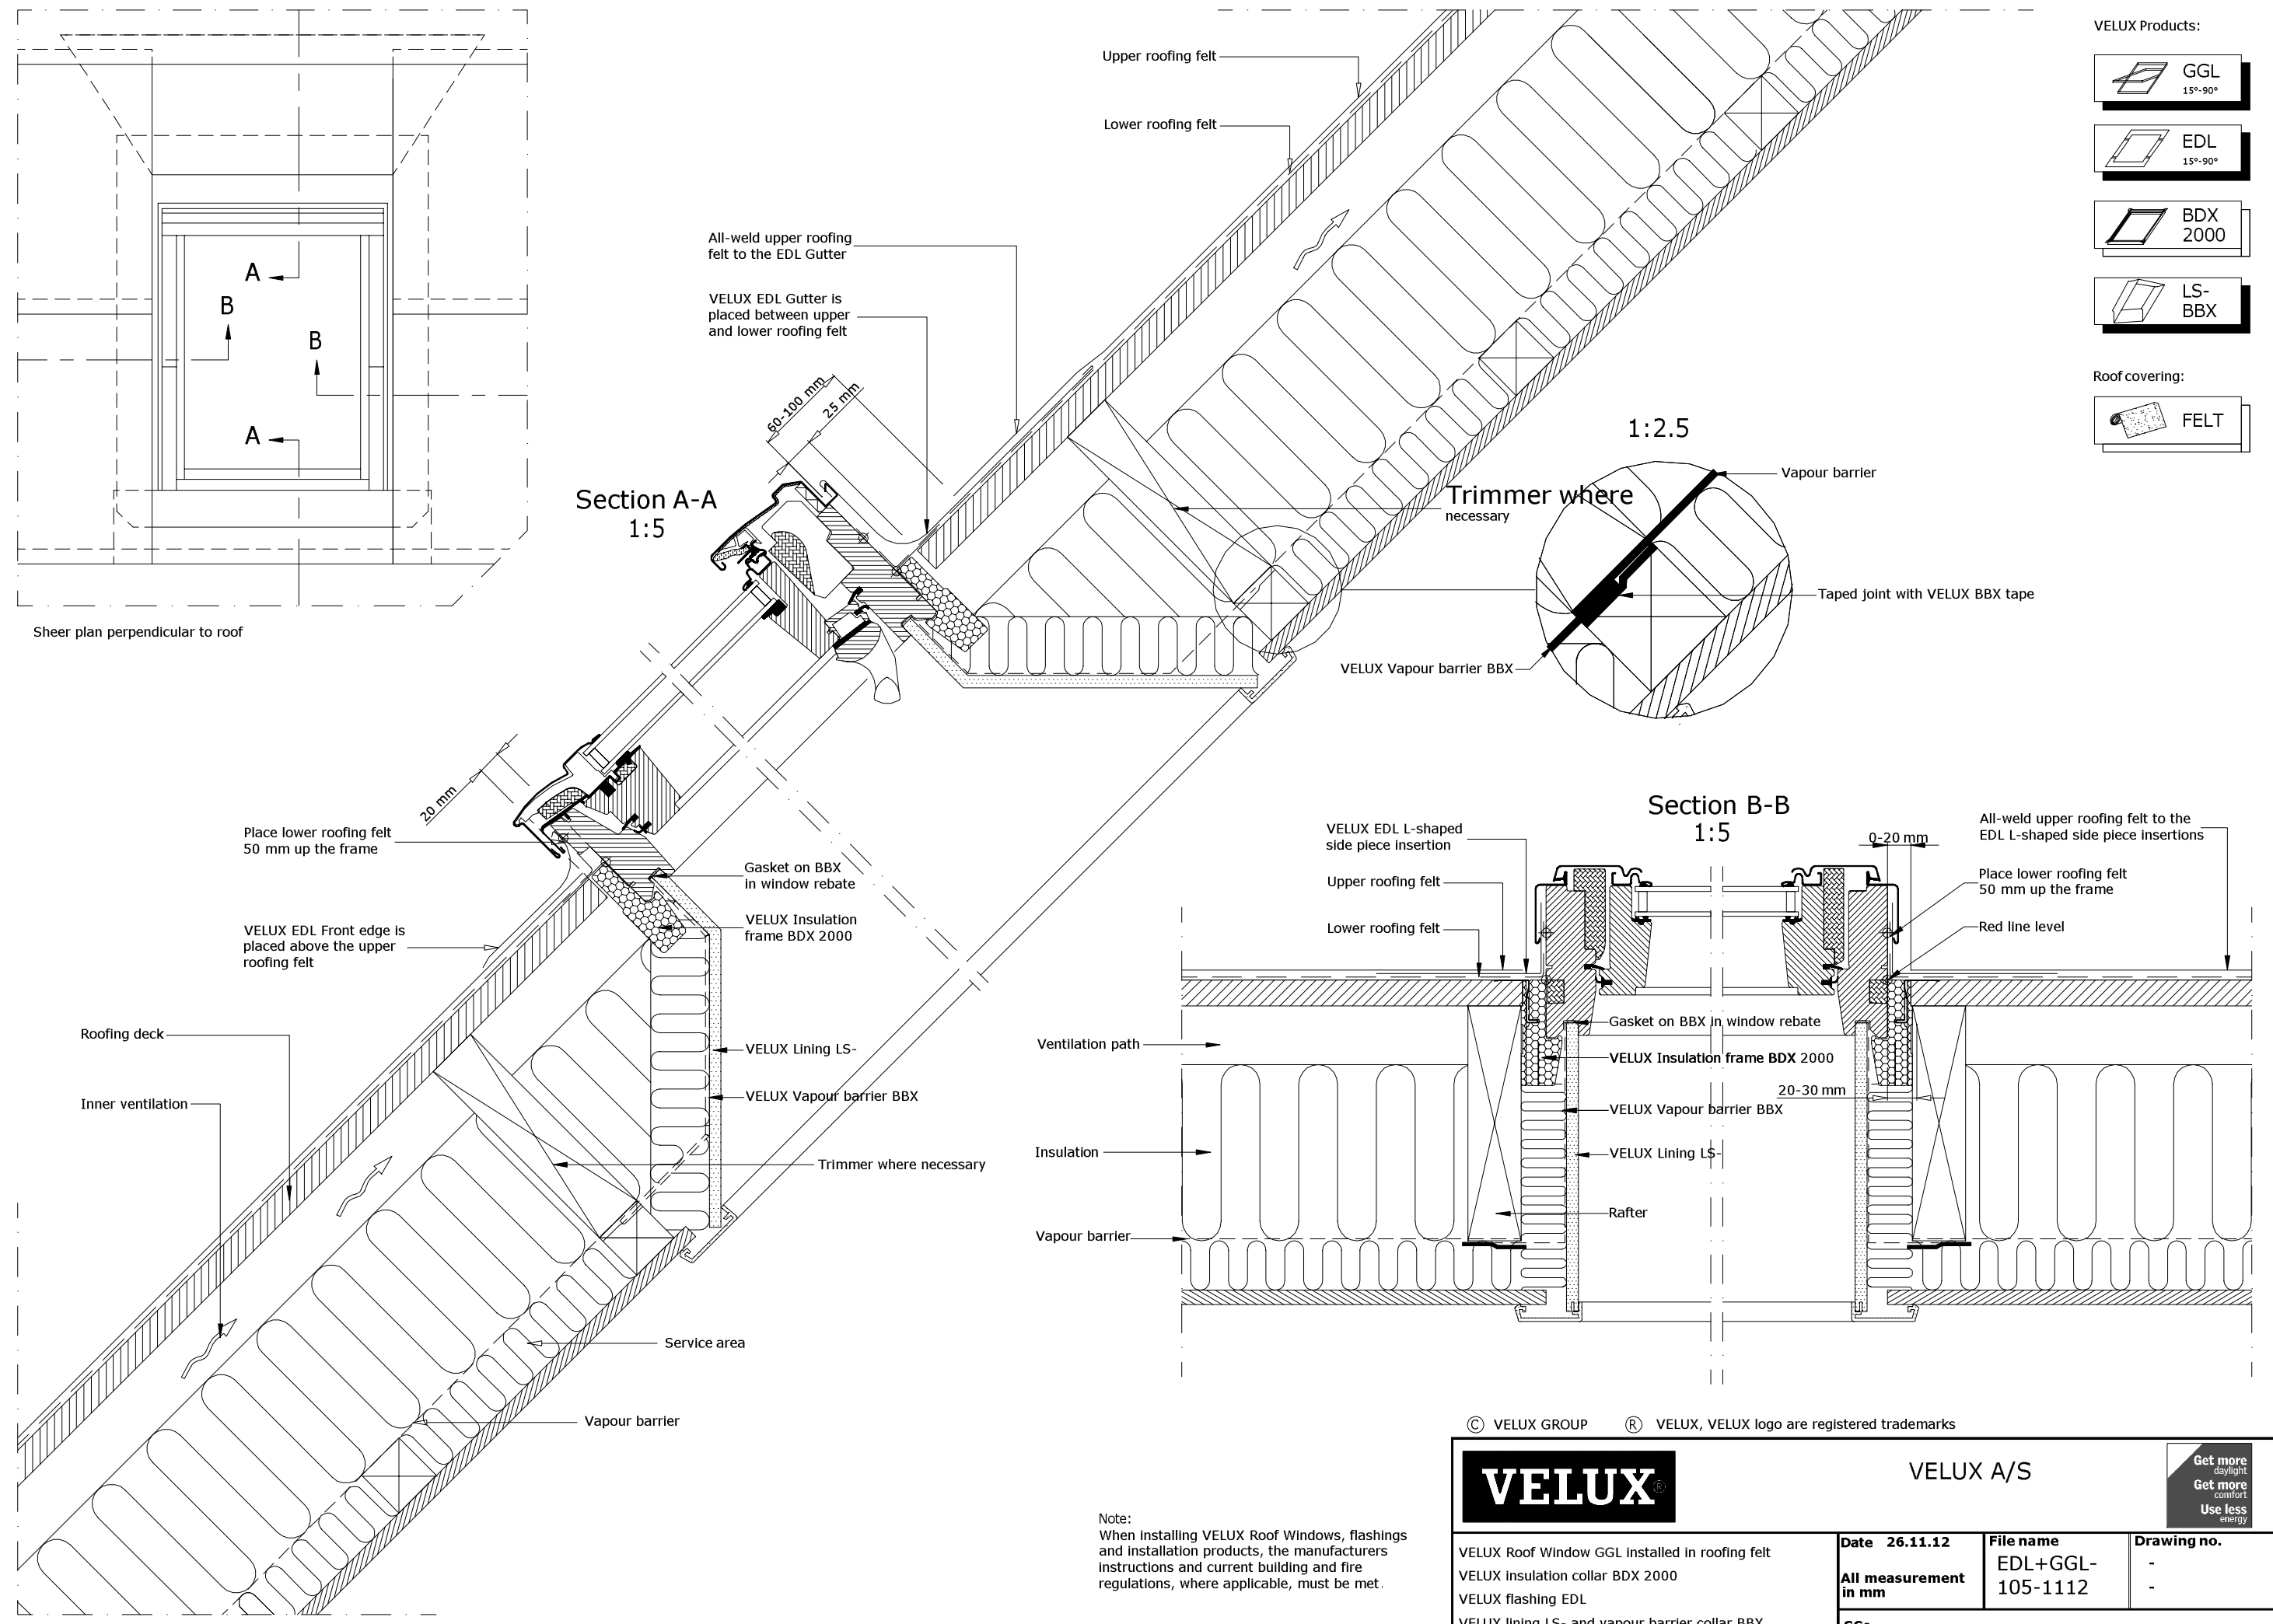

- VELUX Products:
- GGL 15°-90°
 - EDL 15°-90°
 - BDX 2000
 - LS-BBX
- Roof covering:
- FELT

Section A-A
1:5

1:2.5

Section B-B
1:5

Note:
When installing VELUX Roof Windows, flashings and installation products, the manufacturers instructions and current building and fire regulations, where applicable, must be met.

© VELUX GROUP ® VELUX, VELUX logo are registered trademarks

VELUX	VELUX A/S		
	VELUX Roof Window GGL installed in roofing felt VELUX insulation collar BDX 2000 VELUX flashing EDL VELUX lining LS- and vapour barrier collar BBX	Date 26.11.12 All measurement in mm	File name EDL+GGL-105-1112
SCo			