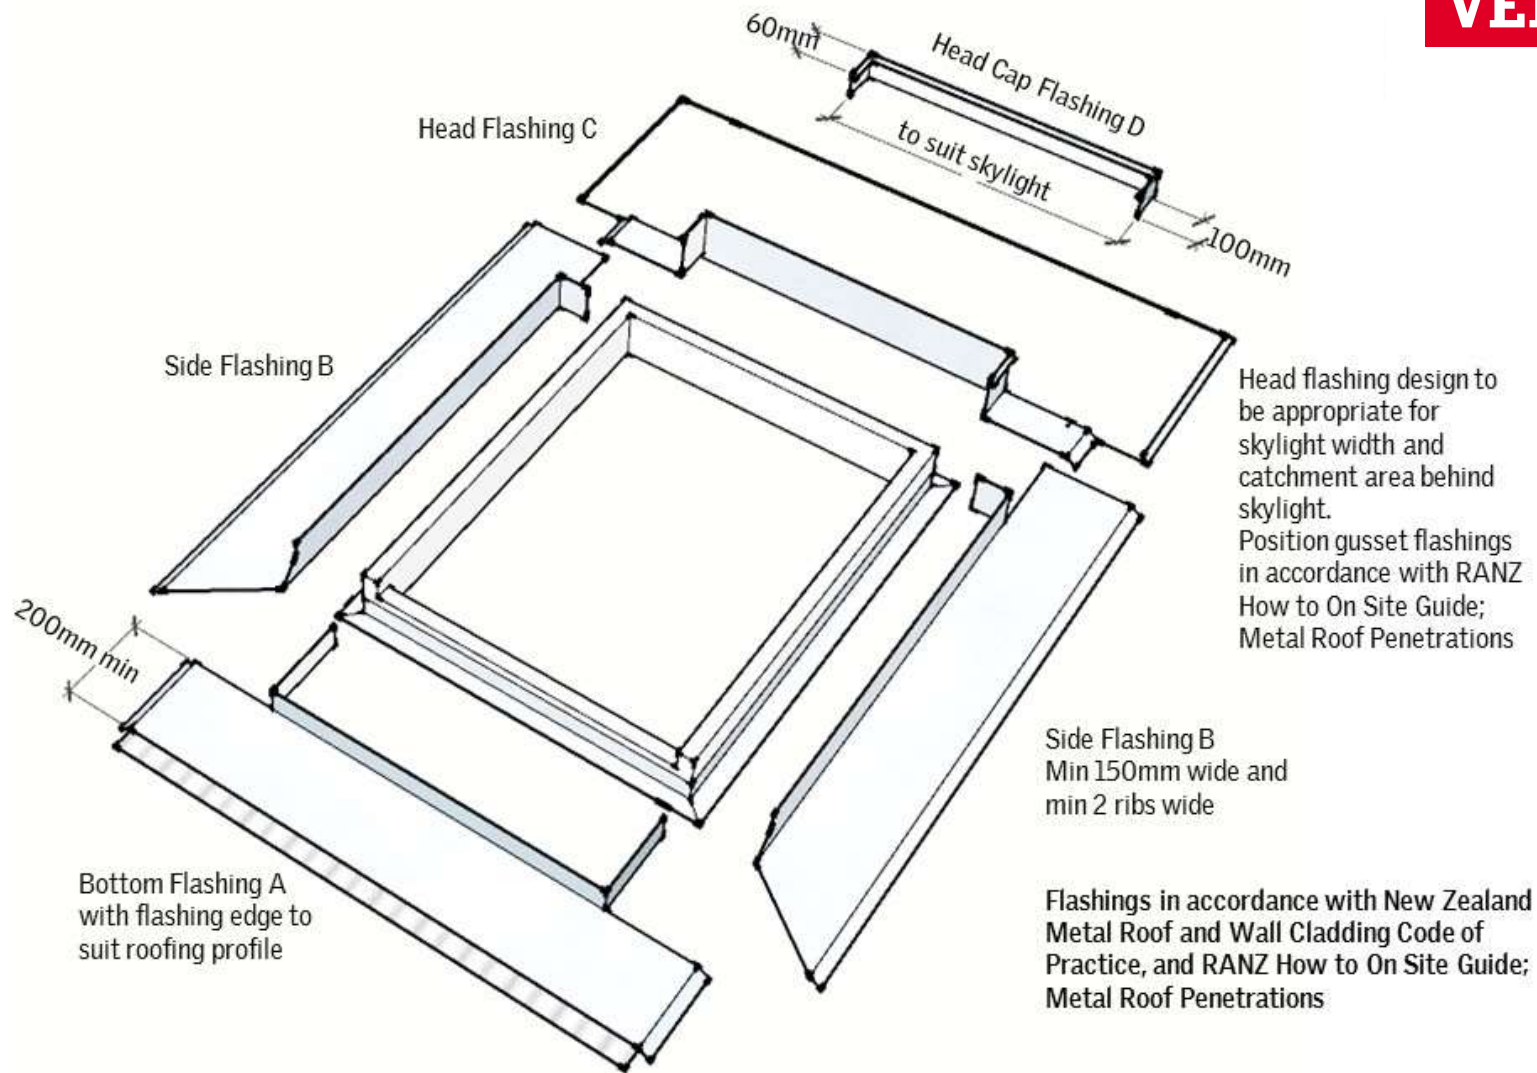

CUSTOM OVER FLASHING DETAIL for ROOF PITCHES OVER 15 DEGREES (Guide only – Check on site)

NB: This flashing detail is intended as a guide only, contact your installer for further guidance. VELUX does not warrant the manufacture or installation of custom flashing.

UNDER SOAKER CUSTOM FLASHING DETAIL for ROOF PITCHES OVER 15 DEGREES (Guide only – Check on site)

NB: This flashing detail is intended as a guide only, contact your installer for further guidance. VELUX does not warrant the manufacture or installation of custom flashing.