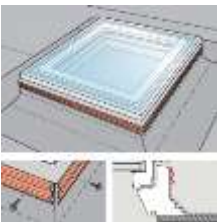

Accessories

Securing kit ZZZ 210 ensures a safe joint between frame and roofing material

Frame extension with flange ZCE 0015 makes installation in warm or sedum roof constructions possible – extends frame height from 150 mm to 310 mm