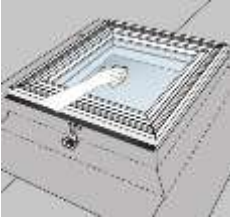

Cleaning and maintenance

To clean the outer pane of the insulating glass unit, remove the flat glass cover from the flat roof window.

Clean the flat glass cover with clean water only.

Do not add cleaners/detergents to the water (applies to both insulating glass unit and flat glass cover).

Exterior finish

Grey aluminium profiles	NCS standard colour: S 7500-N, Nearest RAL standard colour: 7043

Interior finish

White PVC profiles	NCS standard colour: S 0500-N, Nearest RAL standard colour: 9016