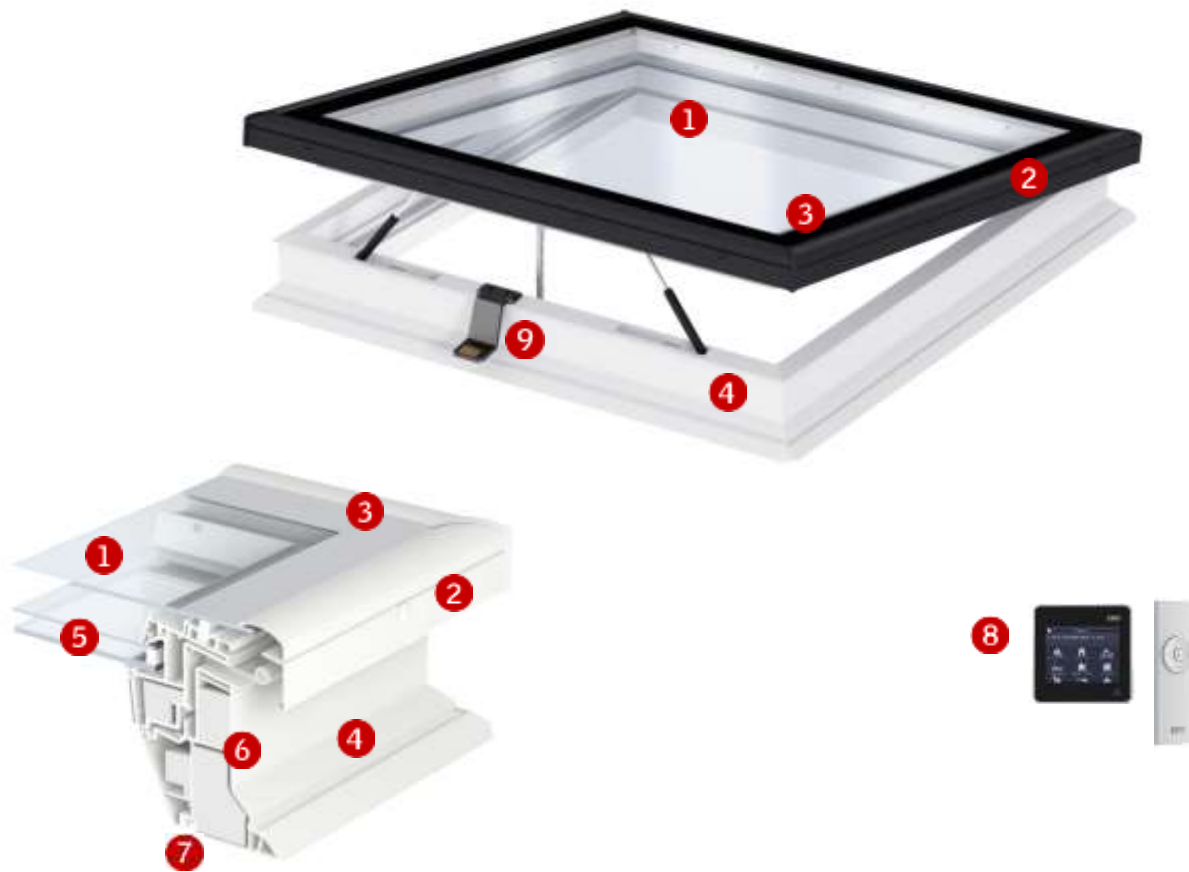

Product information

VELUX INTEGRA® flat roof window CVP with flat glass cover ISD ----- 2093

Product description

- Mains powered, vented window for flat roofs with flat glass cover
- Pre-installed hidden window operator
- Control pad or remote control
- Silent motor operation
- Rain sensor ensures that the window closes automatically in case of rain
- Easy installation of mains powered decoration and sunscreening products
- Sleek, elegant outer design in glass and aluminium
- Wear-resistant, maintenance-free, high quality white PVC frame
- Low energy insulating glass unit
- 4 mm toughened flat glass cover with silk screen printed rim
- Easy-to-clean coating on glass minimises cleaning frequency and gives a clearer view in case of rain
- Maintenance-free aluminium profiles
- Ideal for new installations or as replacement for existing VELUX flat roof windows with dome. The flat glass cover is available separately.

() = Effective daylight area, m²

VELUX INTEGRA® flat roof window CVP with flat glass cover

- is mains powered
- is operated with control pad/remote control supplied with the window. Several flat roof windows can be controlled with the same control pad
- opens 200 mm – providing good ventilation
- requires a roof pitch between 5° and 15°
- adds a modern yet elegant look to the building
- can be combined with fixed flat roof windows for the ultimate combination of natural light and fresh air

Visible features

1 Outer glass pane

- 4 mm toughened glass pane
- provides significant rain noise reduction and excellent sound insulation
- protects the insulating glass unit
- easy-to-clean coating

2 Aluminium sash

4 Frame

- PVC profiles provide a nice, smooth surface
- easy cleaning
- maintenance-free

5 Insulating glass unit

- double-glazed
- inner laminated pane for personal safety

6 Insulation

Frame filled with polystyrene for superb insulation.
Amount of insulation varies depending on variant.