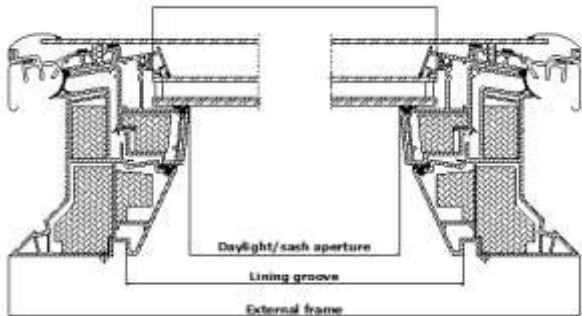

Available sizes and daylight area

	600 mm	800 mm	900 mm	1000 mm	1200 mm	1500 mm
600 mm	CVP 060060 (0.19)					
800 mm		CVP 080080 (0.40)				
900 mm	CVP 060090 (0.32)		CVP 090090 (0.54)			
1000 mm				CVP 100100 (0.70)		
1200 mm			CVP 090120 (0.76)		CVP 120120 (1.07)	
1500 mm				CVP 100150 (1.11)		

Lining measurements

Size	W x H mm
060060	559x559
080080	759x759
060090	559x859
090090	859x859
090120	859x1159
100100	959x959
100150	959x1459
120120	1159x1159

External frame measurements

Size	W x H mm
060060	780x780
080080	980x980
060090	780x1080
090090	1080x1080
090120	1080x1380
100100	1180x1180
100150	1180x1680
120120	1380x1380

( ) = Effective daylight area, m²

VELUX INTEGRA® flat roof window CVP with flat glass cover

- is mains powered
- is operated with control pad/remote control supplied with the window. Several flat roof windows can be controlled with the same control pad
- opens 200 mm – providing good ventilation
- requires a roof pitch between 5° and 15°
- adds a modern yet elegant look to the building
- can be combined with fixed flat roof windows for the ultimate combination of natural light and fresh air

Width

Height