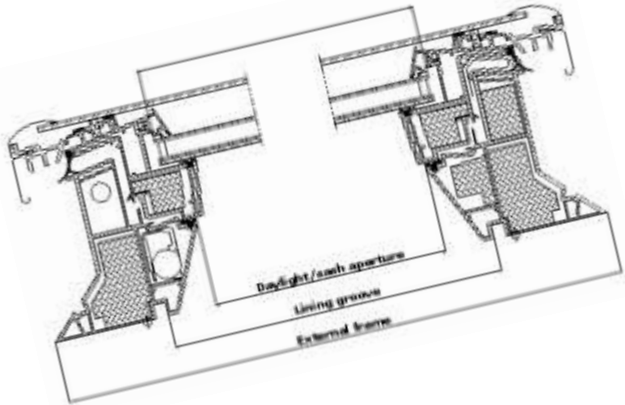

Available sizes and daylight area

	600 mm	800 mm	900 mm	1000 mm	1200 mm	1500 mm
600 mm	CVP 060060 (0.19)					
800 mm		CVP 080080 (0.40)				
900 mm	CVP 060090 (0.32)		CVP 090090 (0.54)			
1000 mm				CVP 100100 (0.70)		
1200 mm			CVP 090120 (0.76)		CVP 120120 (1.07)	
1500 mm				CVP 100150 (1.11)		

Lining measurements

Size	W x H mm
060060	559x559
080080	759x759
060090	559x859
090090	859x859
090120	859x1159
100100	959x959
100150	959x1459
120120	1159x1159

External frame measurements

Size	W x H mm
060060	780x780
080080	980x980
060090	780x1080
090090	1080x1080
090120	1080x1380
100100	1180x1180
100150	1180x1680
120120	1380x1380

( ) = Effective daylight area, m²

VELUX INTEGRA® flat roof window CVP with flat glass cover

- is mains powered
- is operated with control pad/remote control supplied with the window. Several flat roof windows can be controlled with the same control pad
- opens 200 mm – providing good ventilation
- requires a roof pitch between 5° and 15°
- adds a modern yet elegant look to the building
- can be combined with fixed flat roof windows for the ultimate combination of natural light and fresh air

Width

Height