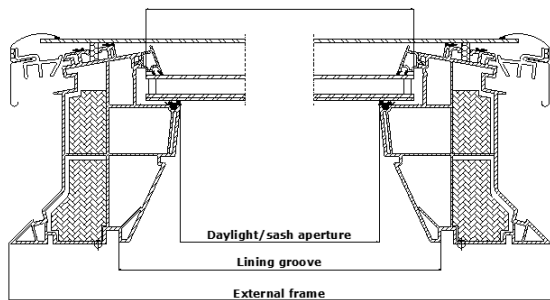

Size	W x H mm
060060	780x780
080080	980x980
060090	780x1080
090090	1080x1080
090120	1080x1380
100100	1180x1180
100150	1180x1680
120120	1380x1380

Flat roof window CFP with flat glass cover

- is a fixed (non-opening) window
- requires a roof pitch between 2° and 15°
- adds daylight to rooms with very little natural light
- adds a modern yet elegant look to the building
- can be combined with vented flat roof windows for the ultimate combination of natural light and fresh air

Width

Height

Glazing structure

	--73QV
Inner glass pane	2 x 3 mm laminated float with low ϵ coating
Outer glass pane	4 mm float with coating
Cavity	14.5 mm
Glass panes	Double
Gas filling	Argon

Visible features