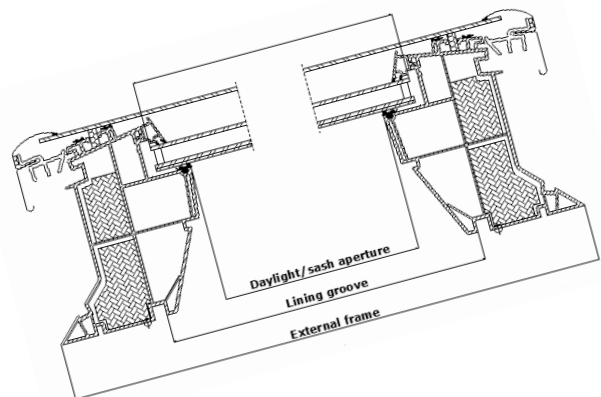

() = Effective daylight area, m²

Lining measurements

Size	W x H mm
060060	559x559
080080	759x759
060090	559x859
090090	859x859
090120	859x1159
100100	959x959
100150	959x1459
120120	1159x1159

External frame measurements

Size	W x H mm
060060	780x780
080080	980x980
060090	780x1080
090090	1080x1080
090120	1080x1380
100100	1180x1180
100150	1180x1680
120120	1380x1380

Flat roof window CFP with flat glass cover

- is a fixed (non-opening) window
- requires a roof pitch between 2° and 15°
- adds daylight to rooms with very little natural light
- adds a modern yet elegant look to the building
- can be combined with vented flat roof windows for the ultimate combination of natural light and fresh air

Width

Height

Glazing structure

	--73QV
Inner glass pane	2 x 3 mm laminated float with low ϵ coating
Outer glass pane	4 mm float with coating
Cavity	14.5 mm
Glass panes	Double
Gas filling	Argon

Visible features