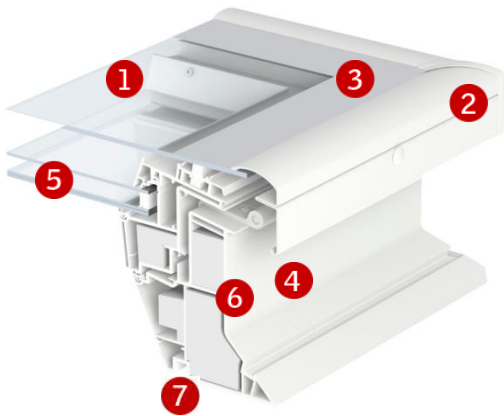

Size	W x H mm
060060	780x780
080080	980x980
060090	780x1080
090090	1080x1080
090120	1080x1380
100100	1180x1180
100150	1180x1680
120120	1380x1380

Flat roof window CFP with flat glass cover

- is a fixed (non-opening) window
- requires a roof pitch between 2° and 15°
- adds daylight to rooms with very little natural light
- adds a modern yet elegant look to the building
- can be combined with vented flat roof windows for the ultimate combination of natural light and fresh air

Width

Height

Glazing structure

	--73QV
Inner glass pane	2 x 3 mm laminated float with low ϵ coating
Outer glass pane	4 mm float with coating
Cavity	14.5 mm
Glass panes	Double
Gas filling	Argon

Visible features

Note! Illustration shows VELUX INTEGRA® flat roof window CVP

1 Outer glass pane

- 4 mm toughened glass pane
- provides significant rain noise reduction and excellent sound insulation
- protects the insulating glass unit
- easy-to-clean coating