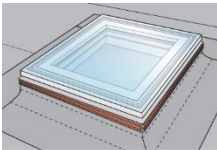

Accessories

Securing kit ZZZ 210 ensures a safe joint between frame and roofing material