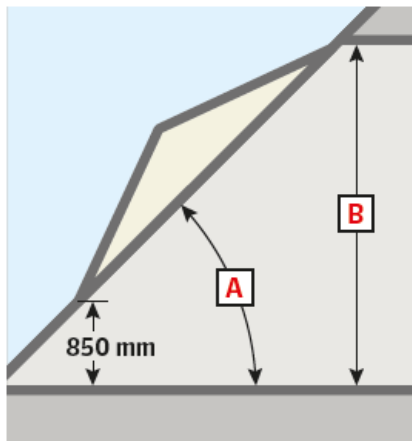

Minimum ceiling height B - depending on roof pitch A

A	min. B mm
35°	2003
40°	2171
45°	2328
50°	2470
55°	2600
60°	2714
65°	2815
70°	2900