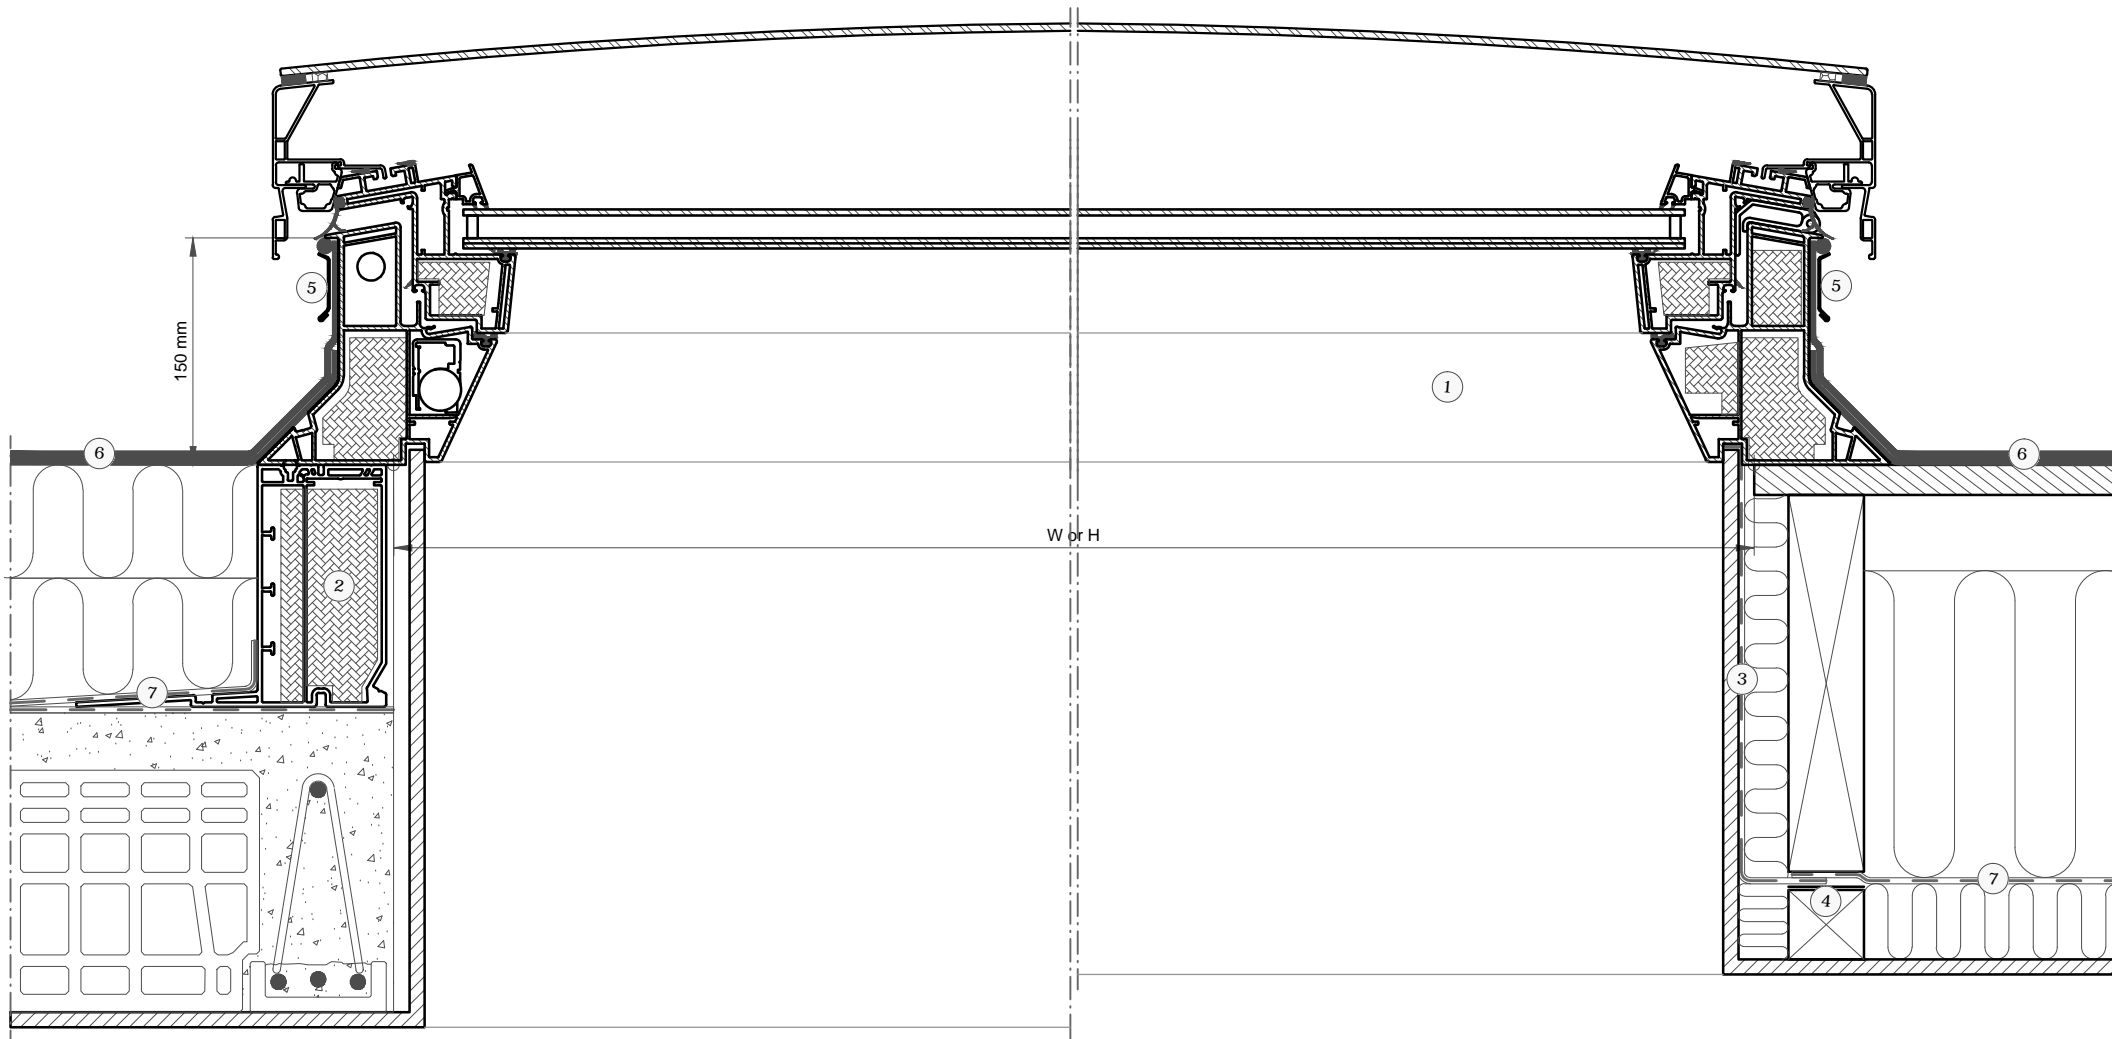

Section A-A
1:5

- ① VELUX Flat-roof (CVP/CFP+ISD 1093 0°-15°)
- ② VELUX ZCE Extension frame
- ③ VELUX vapour barrier (BBX)
- ④ VELUX vapour barrier tape (BBX)
- ⑤ VELUX ZZZ 210 Securing kit
- ⑥ Felt/breather membrane (Non VELUX)
- ⑦ Vapour barrier (Non VELUX)

Roof covering:

Felt

VELUX Products:

CVP+ ISD 1093
0°-15°

CFP+ ISD 1093
0°-15°

ZCE
0°-15°

ZZZ 210

VELUX Flat-roof sizes in mm.:

Size	W	H
060060	600	600
060090	600	900
080080	800	800
090090	900	900
090120	900	1200
100100	1000	1000
100150	1000	1500
120120	1200	1200

© VELUX GROUP ® VELUX, VELUX logo are registered trademarks

VELUX

File name: CVP+ISD 1093-VAS-410-1016

Drawing no.:---

SCo: ---

Create date:
03.10.2016

Rev. date:
18.11.2016

Format:
A3

Scale:
1:5

Note: When installing VELUX Roof Windows, flashings and installation products, the manufacturers instructions and current building and fire regulations, where applicable, must be met.