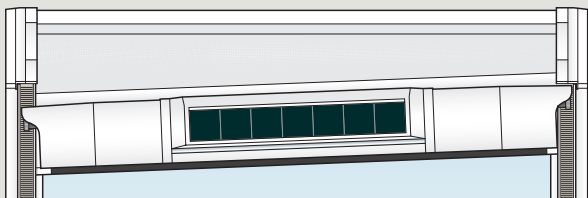

www.velux.com

6

7

8

9

1 sec

RESET

max 3 sec