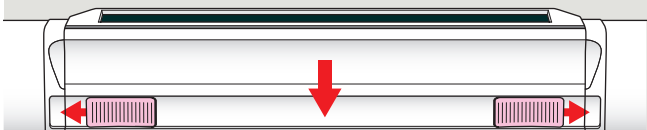

www.velux.com

6

7

8

9

1 sec

RESET

max 3 sec