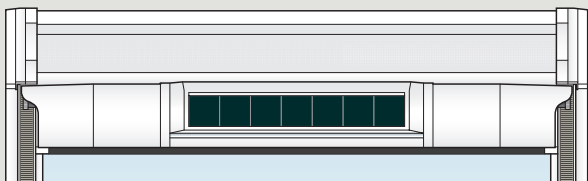

www.velux.com

6

7

8

9

1 sec

RESET

max 3 sec