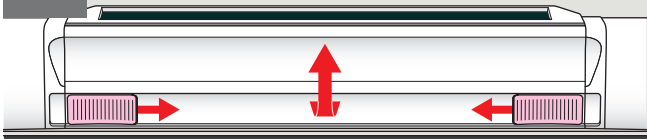

www.velux.com

6

7

8

9

1 sec

RESET

max 3 sec