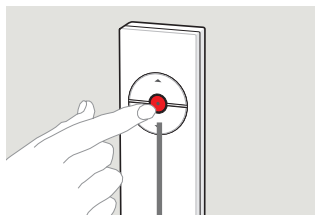

www.velux.com

6

7

8

9

1 sec

RESET

max 3 sec