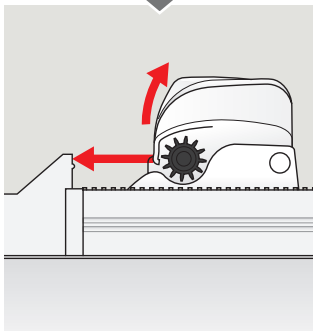

www.velux.com

6

7

8

9

1 sec

RESET

max 3 sec