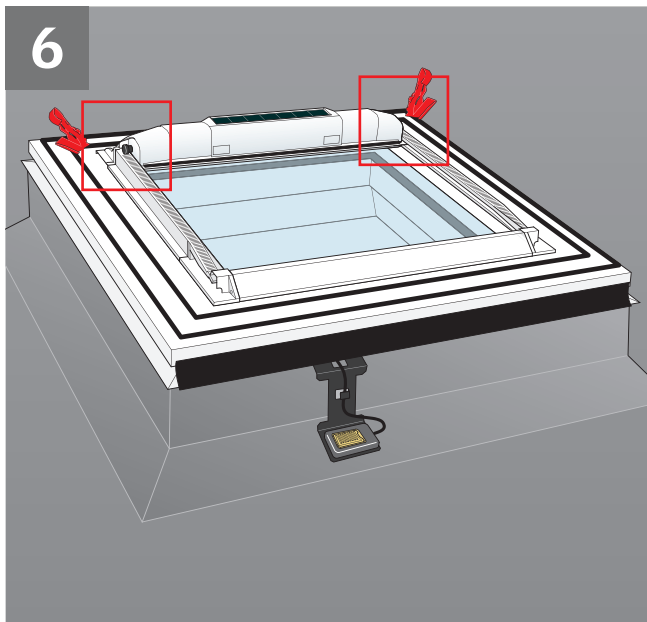

www.velux.com

6

7

8

9

1 sec

RESET

max 3 sec