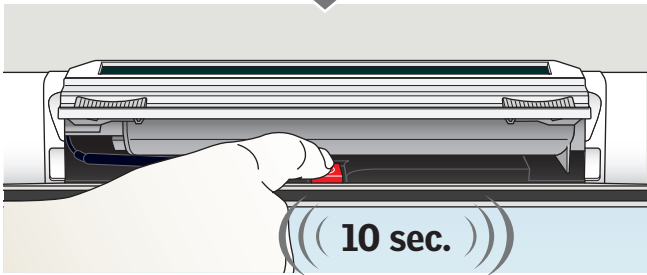

www.velux.com

6

7

8

9

1 sec

RESET

max 3 sec