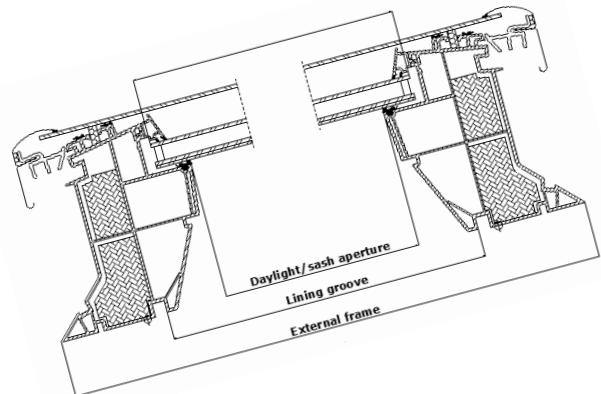

Size	W x H mm
060060	780x780
080080	980x980
060090	780x1080
090090	1080x1080
090120	1080x1380
100100	1180x1180
100150	1180x1680
120120	1380x1380

Flat roof window CFP with flat glass cover

- is a fixed (non-opening) window
- requires a roof pitch between 2° and 15°
- adds daylight to rooms with very little natural light
- adds a modern yet elegant look to the building
- can be combined with vented flat roof windows for the ultimate combination of natural light and fresh air

Width

Height

Glazing structure

	--73QV
Inner glass pane	2 x 3 mm laminated float with low ϵ coating
Outer glass pane	4 mm float with coating
Cavity	14.5 mm
Glass panes	Double
Gas filling	Argon

Visible features