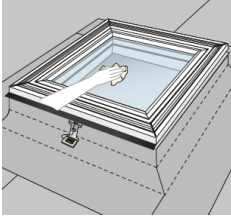

Cleaning and maintenance

To clean the outer pane of the insulating glass unit, remove the flat glass cover from the flat roof window.

Clean the flat glass cover with clean water only.

Do not add cleaners/detergents to the water (applies to both insulating glass unit and flat glass cover).

Exterior finish

Grey aluminium profiles	NCS standard colour: S 7500-N, Nearest RAL standard colour: 7043

Interior finish

White PVC profiles	NCS standard colour: S 0500-N, Nearest RAL standard colour: 9016