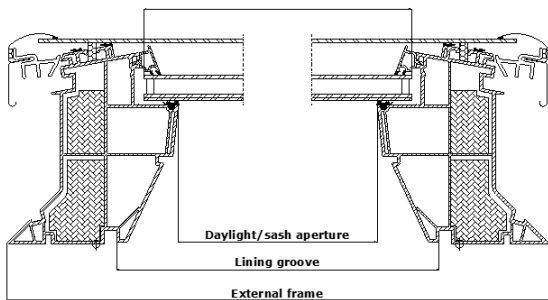

Size	W x H mm
060060	780x780
080080	980x980
060090	780x1080
090090	1080x1080
090120	1080x1380
100100	1180x1180
100150	1180x1680
120120	1380x1380

Flat roof window CFP with flat glass cover

- is a fixed (non-opening) window
- requires a roof pitch between 2° and 15°
- adds daylight to rooms with very little natural light
- adds a modern yet elegant look to the building
- can be combined with vented flat roof windows for the ultimate combination of natural light and fresh air

Width

Height

Glazing structure

	--73QV
Inner glass pane	2 x 3 mm laminated float with low ϵ coating
Outer glass pane	4 mm float with coating
Cavity	14.5 mm
Glass panes	Double
Gas filling	Argon

Visible features