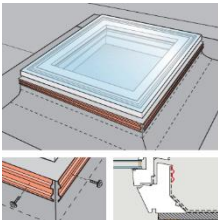

Accessories

Securing kit ZZZ 210 ensures a safe joint between frame and roofing material