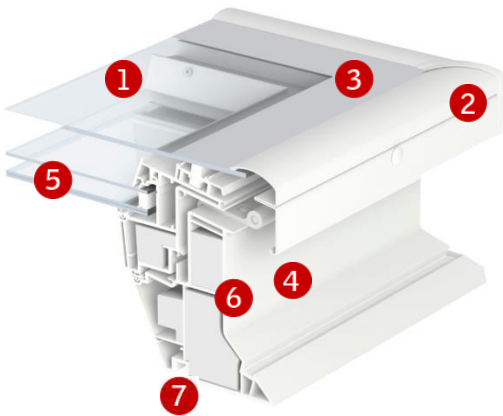

Size	W x H mm
060060	780x780
080080	980x980
060090	780x1080
090090	1080x1080
090120	1080x1380
100100	1180x1180
100150	1180x1680
120120	1380x1380

Flat roof window CFP with flat glass cover

- is a fixed (non-opening) window
- requires a roof pitch between 2° and 15°
- adds daylight to rooms with very little natural light
- adds a modern yet elegant look to the building
- can be combined with vented flat roof windows for the ultimate combination of natural light and fresh air

Width

Height

Glazing structure

	--73QV
Inner glass pane	2 x 3 mm laminated float with low ϵ coating
Outer glass pane	4 mm float with coating
Cavity	14.5 mm
Glass panes	Double
Gas filling	Argon

Visible features

Note! Illustration shows VELUX INTEGRA® flat roof window CVP

1 Outer glass pane

- 4 mm toughened glass pane
- provides significant rain noise reduction and excellent sound insulation
- protects the insulating glass unit
- easy-to-clean coating