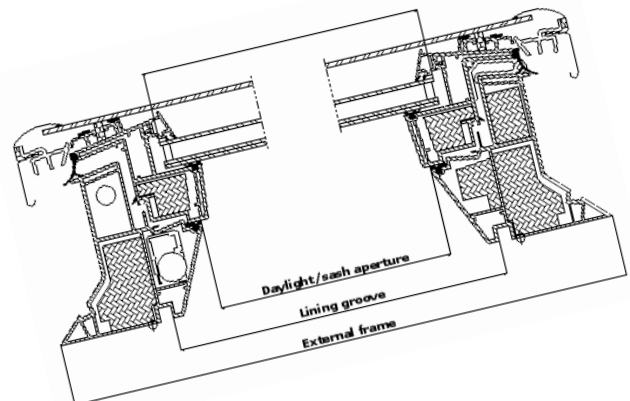

Available sizes and daylight area

	600 mm	800 mm	900 mm	1000 mm	1200 mm	1500 mm
600 mm	CVP 060060 (0.19)					
800 mm		CVP 080080 (0.40)				
900 mm	CVP 060090 (0.32)		CVP 090090 (0.54)			
1000 mm				CVP 100100 (0.70)		
1200 mm			CVP 090120 (0.76)		CVP 120120 (1.07)	
1500 mm				CVP 100150 (1.11)		

( ) = Effective daylight area, m²

Lining measurements

Size	W x H mm
060060	559x559
080080	759x759
060090	559x859
090090	859x859
090120	859x1159
100100	959x959
100150	959x1459
120120	1159x1159

External frame measurements

Size	W x H mm
060060	780x780
080080	980x980
060090	780x1080
090090	1080x1080
090120	1080x1380
100100	1180x1180
100150	1180x1680
120120	1380x1380

VELUX INTEGRA® flat roof window CVP with flat glass cover

- is mains powered
- is operated with wall switch supplied with the window. Several flat roof windows can be controlled with the same wall switch
- opens 200 mm – providing good ventilation
- requires a roof pitch between 2° and 15°
- adds a modern yet elegant look to the building
- can be combined with fixed flat roof windows for the ultimate combination of natural light and fresh air

Width

Height