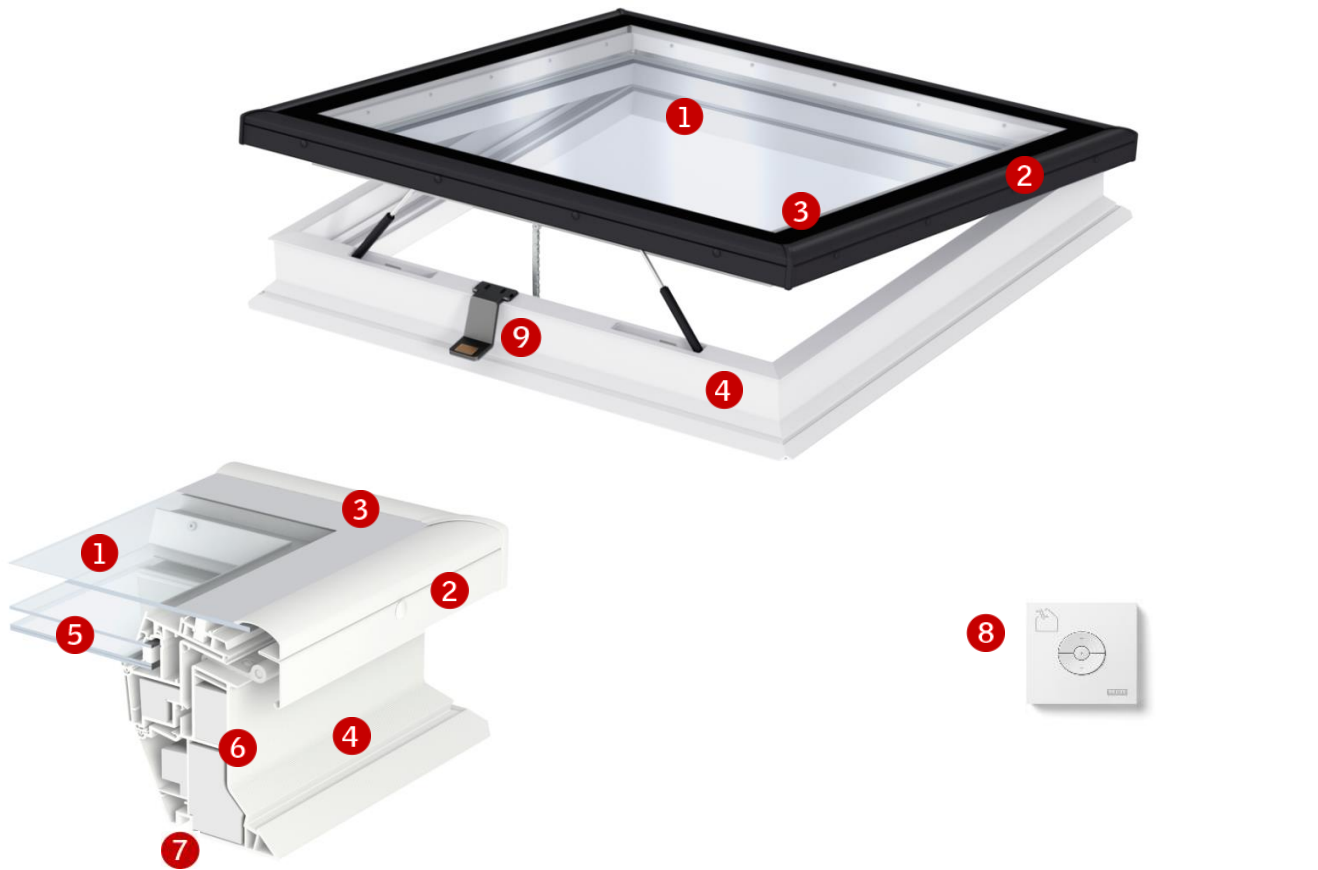

### Product description

- Mains powered, vented window for flat roofs with flat glass cover
- Pre-installed hidden window operator
- Simple, convenient wall switch
- Rain sensor ensures that the window closes automatically in case of rain
- Easy installation of mains powered decoration and sunscreening products
- Sleek, elegant outer design in glass and aluminium
- Wear-resistant, maintenance-free, high quality white PVC frame
- Low energy insulating glass unit
- 4 mm toughened flat glass cover with silk screen printed rim
- Easy-to-clean coating on glass minimises cleaning frequency and gives a clearer view in case of rain
- Maintenance-free aluminium profiles

- is mains powered
- is operated with wall switch supplied with the window. Several flat roof windows can be controlled with the same wall switch
- opens 200 mm – providing good ventilation
- requires a roof pitch between 2° and 15°
- adds a modern yet elegant look to the building
- can be combined with fixed flat roof windows for the ultimate combination of natural light and fresh air

	--73QV
Inner glass pane	2 x 3 mm laminated float with low ε coating
Outer glass pane	4 mm float with coating
Cavity	14.5 mm
Glass panes	Double
Gas filling	Argon

Visible features

**1 Outer glass pane**

- 4 mm toughened glass pane
- provides significant rain noise reduction and excellent sound insulation
- protects the insulating glass unit
- easy-to-clean coating

- silk screen print burned into the glass
- colour: black
- maintenance-free

**4 Frame**

- PVC profiles provide a nice, smooth surface
- easy cleaning
- maintenance-free

**5 Insulating glass unit**

- double-glazed
- inner laminated pane for personal safety