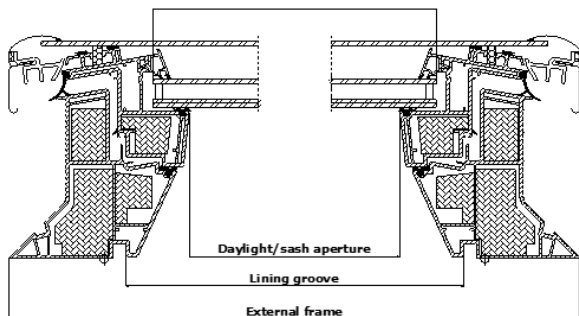

Available sizes and daylight area

	600 mm	800 mm	900 mm	1000 mm	1200 mm	1500 mm
600 mm	CVP 060060 (0.19)					
800 mm		CVP 080080 (0.40)				
900 mm	CVP 060090 (0.32)		CVP 090090 (0.54)			
1000 mm				CVP 100100 (0.70)		
1200 mm			CVP 090120 (0.76)		CVP 120120 (1.07)	
1500 mm				CVP 100150 (1.11)		

( ) = Effective daylight area, m²

Lining measurements

Size	W x H mm
060060	559x559
080080	759x759
060090	559x859
090090	859x859
090120	859x1159
100100	959x959
100150	959x1459
120120	1159x1159

External frame measurements

Size	W x H mm
060060	780x780
080080	980x980
060090	780x1080
090090	1080x1080
090120	1080x1380
100100	1180x1180
100150	1180x1680
120120	1380x1380

VELUX INTEGRA® flat roof window CVP with flat glass cover

- is mains powered
- is operated with wall switch supplied with the window. Several flat roof windows can be controlled with the same wall switch
- opens 200 mm – providing good ventilation
- requires a roof pitch between 2° and 15°
- adds a modern yet elegant look to the building
- can be combined with fixed flat roof windows for the ultimate combination of natural light and fresh air

Width

Height