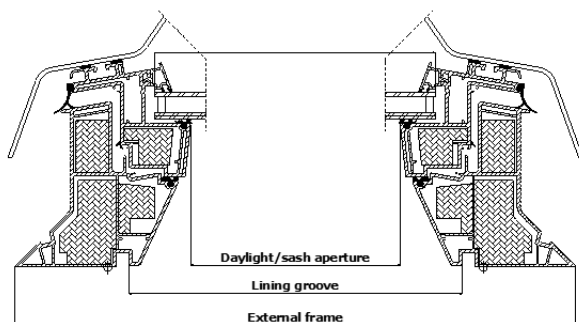

Available sizes and daylight area

	600 mm	800 mm	900 mm	1000 mm	1200 mm	1500 mm
600 mm	CVP 060060 (0.19)					
800 mm		CVP 080080 (0.40)				
900 mm	CVP 060090 (0.32)		CVP 090090 (0.54)			
1000 mm				CVP 100100 (0.70)		
1200 mm			CVP 090120 (0.76)		CVP 120120 (1.07)	
1500 mm				CVP 100150 (1.11)		CVP 150150 (1.78)

Lining measurements

Size	W x H mm
060060	559x559
080080	759x759
060090	559x859
090090	859x859
090120	859x1159
100100	959x959
100150	959x1459
120120	1159x1159
150150	1459x1459

External frame measurements

Size	W x H mm
060060	780x780
080080	980x980
060090	780x1080
090090	1080x1080
090120	1080x1380
100100	1180x1180
100150	1180x1680
120120	1380x1380
150150	1680x1680

( ) = Effective daylight area, m²

VELUX INTEGRA® flat roof window CVP

- is mains powered
- is operated with wall switch supplied with the window
- opens 200 mm – providing good ventilation
- can be combined with fixed flat roof windows for the ultimate combination of natural light and fresh air
- Several flat roof windows can be controlled with the same wall switch

Width

Height