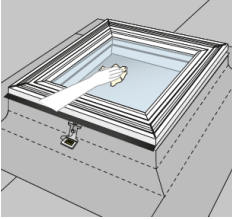

2 Insulation

frame filled with polystyrene for superb insulation

3 Frame

- PVC profiles provide a nice, smooth surface
- easy cleaning
- maintenance-free

4 Lining groove

Unique lining groove makes it easy to build an accurate lining and get a smooth finish

5 Insulating glass unit

- double-glazed
- inner laminated pane for personal safety

6 Dome fittings

Anchors make it easy to fit and secure the dome and to remove it for cleaning

7 Rain sensor

Rain sensor ensures that the window closes automatically if it starts raining

8 Wall switch

VELUX INTEGRA® wall switch for simple, convenient operation of the window

Cleaning and maintenance

To clean the outer pane of the insulating glass unit, remove the dome from the flat roof window.