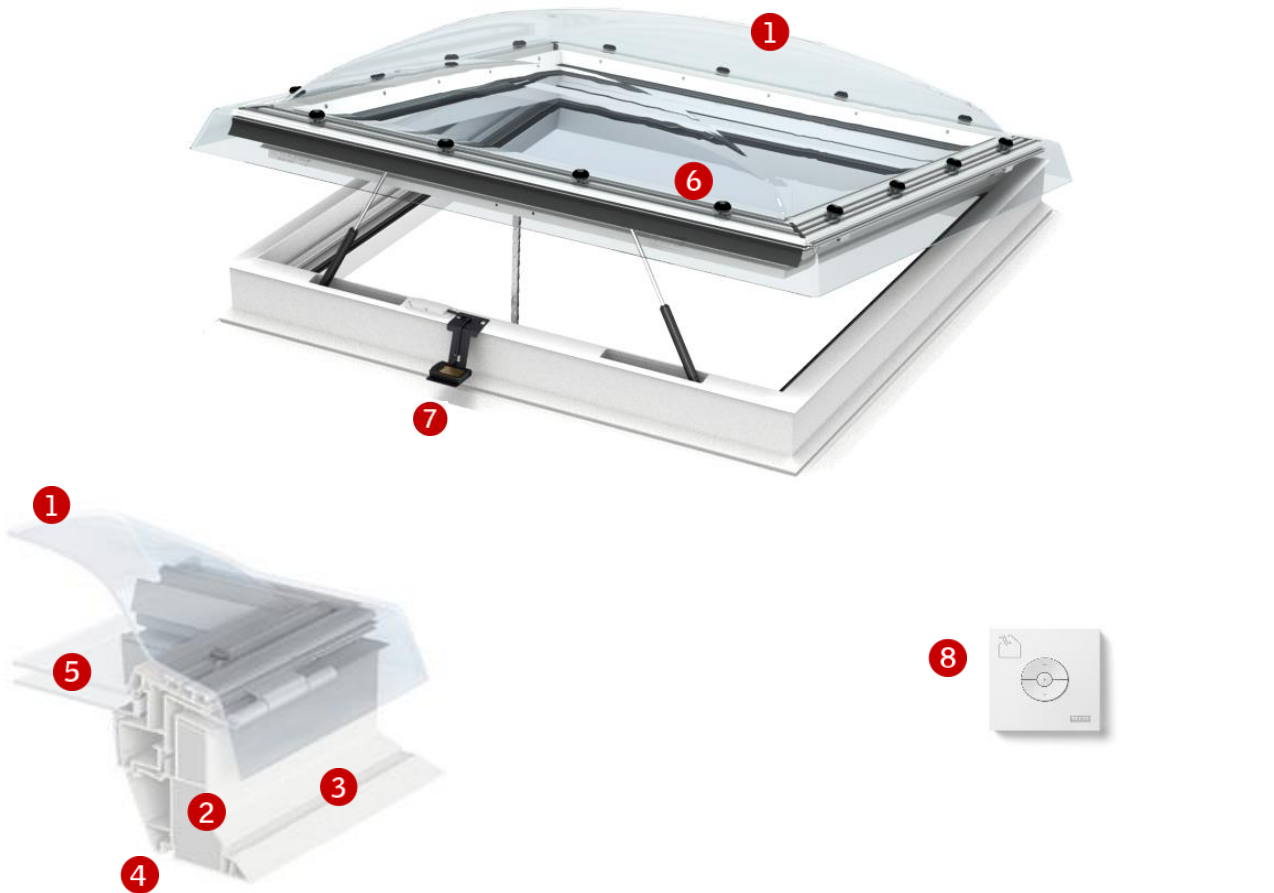

Product information

VELUX INTEGRA[®] flat roof window CVP with dome cover ISD

Product description

- Mains powered window for flat roofs
- Simple convenient wall switch
- Pre-installed hidden window operator
- Rain sensor ensures that the window closes automatically in case of rain
- Easy installation of mains powered decoration and sunscreening products
- Wear-resistant, high quality white PVC frame
- Low energy insulating glass unit
- Protective dome
- Maintenance-free surfaces

- is mains powered
- is operated with wall switch supplied with the window
- opens 200 mm – providing good ventilation
- can be combined with fixed flat roof windows for the ultimate combination of natural light and fresh air
- Several flat roof windows can be controlled with the same wall switch

	--73QV
Inner glass pane	2 x 3 mm laminated float with low ε coating
Outer glass pane	4 mm float with coating
Cavity	14.5 mm
Glass panes	Double
Gas filling	Argon

Visible features

1 Dome

- provides significant rain noise reduction and excellent sound insulation
- protects the insulating glass unit
- polycarbonate
- clear or opaque

2 Insulation

frame filled with polystyrene for superb insulation

3 Frame

- PVC profiles provide a nice, smooth surface
- easy cleaning
- maintenance-free

4 Lining groove

Unique lining groove makes it easy to build an accurate lining and get a smooth finish