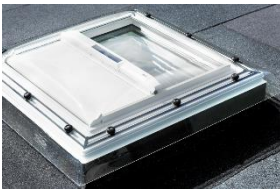

Product information

VELUX INTEGRA[®] flat roof window CVP with dome cover ISD

Product description

- Mains powered window for flat roofs
- Simple convenient wall switch
- Pre-installed hidden window operator
- Rain sensor ensures that the window closes automatically in case of rain
- Easy installation of mains powered decoration and sunscreening products
- Wear-resistant, high quality white PVC frame
- Low energy insulating glass unit
- Protective dome
- Maintenance-free surfaces

5 Insulating glass unit

- double-glazed
- inner laminated pane for personal safety

6 Dome fittings

Anchors make it easy to fit and secure the dome and to remove it for cleaning

7 Rain sensor

Rain sensor ensures that the window closes automatically if it starts raining

8 Wall switch

VELUX INTEGRA® wall switch for simple, convenient operation of the window

Cleaning and maintenance

To clean the outer pane of the insulating glass unit, remove the dome from the flat roof window.

Clean the dome with clean water only.

Do not add cleaners/detergents to the water (applies to both insulating glass unit and dome).

Polycarbonate dome

Polycarbonate dome:

- extra impact-resistance and fire protection
- useful in some industrial buildings where the windows are installed close to fire breaks - or in places with frequent traffic on the roof available in clear and opaque