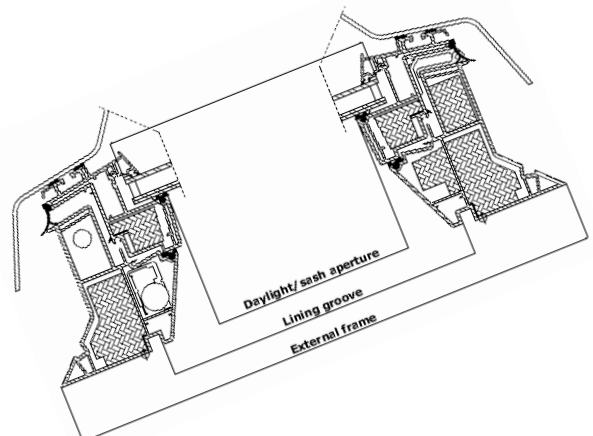

Available sizes and daylight area

	600 mm	800 mm	900 mm	1000 mm	1200 mm	1500 mm
600 mm	CVP 060060 (0.19)					
800 mm		CVP 080080 (0.40)				
900 mm	CVP 060090 (0.32)		CVP 090090 (0.54)			
1000 mm				CVP 100100 (0.70)		
1200 mm			CVP 090120 (0.76)		CVP 120120 (1.07)	
1500 mm				CVP 100150 (1.11)		CVP 150150 (1.78)

Lining measurements

Size	W x H mm
060060	559x559
080080	759x759
060090	559x859
090090	859x859
090120	859x1159
100100	959x959
100150	959x1459
120120	1159x1159
150150	1459x1459

External frame measurements

Size	W x H mm
060060	780x780
080080	980x980
060090	780x1080
090090	1080x1080
090120	1080x1380
100100	1180x1180
100150	1180x1680
120120	1380x1380
150150	1680x1680

( ) = Effective daylight area, m²

VELUX INTEGRA® flat roof window CVP

- is mains powered
- is operated with wall switch supplied with the window
- opens 200 mm – providing good ventilation
- can be combined with fixed flat roof windows for the ultimate combination of natural light and fresh air
- Several flat roof windows can be controlled with the same wall switch

Width

Height